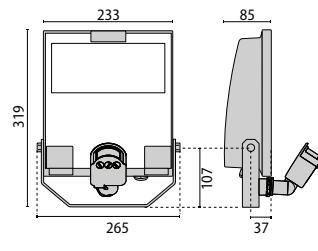

GUELL 1
DETEK

Please visit our web site
www.performanceinlighting.com
for the latest updated versions available.

GUELL 1 S/W

IK07 3J xx5

WATTAGE	CLASS	CE	CRI	KELVIN	COS Ø ≥ 0.9	OPTIC	OPTIC BEAM	LIGHTSOURCE LUMEN OUTPUT	LUMINAIRE LUMEN OUTPUT	L	B	LIFETIME	COLOUR/ RAL	PART NUMBER
Power LED 220-240 V 50/60 Hz														
53 W	I	-	80	4000	✓	S/W	-	7276 lm	6092 lm	70	10	150000 h	●	06105494
39 W	I	-	80	4000	✓	S/W	-	5558 lm	4890 lm	70	10	150000 h	●	06105794

IP 66