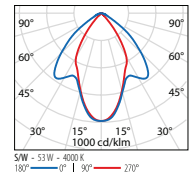

GUELL 1 DETEK S/W

IK07 3J xx5

WATTAGE	CLASS	CEC	CRI	KELVIN	COS ϕ ≥ 0.9	OPTIC	OPTIC BEAM	LIGHTSOURCE LUMEN OUTPUT	LUMINAIRE LUMEN OUTPUT	L	B	LIFETIME	COLOUR/ RAL	PART NUMBER
Power LED 220-240 V 50/60 Hz														
53 W	I	-	80	4000	✓	S/W	-	7276 lm	6092 lm	70	10	150000 h	●	06119994

IP 44