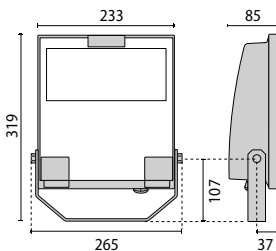

GUELL 1

LED floodlight for indoor and outdoor lighting, comprising:

- → Die-cast aluminium housing chemically pre-treated and painted with polyester powder coating
- → Flat tempered glass diffuser
- → Very high performance reflectors made of 99.99% plated aluminium, polished, oxidised and free of iridescence
- → Anti-ageing silicone gasket

- → Cable gland M20x1.5 for cables Ø 10- Ø 14 mm
- → Stainless steel external screws
- → Fully integrated stainless steel aluminium spring clips
- → Powder coated steel bracket
- → On request, versions with dimmable ballast available
- → DETEK versions with a passive infrared motion detector with automatic ignition
- → All versions are available with 3000K LEDs on request

● GR-94 / Metallic grey / Textured

GUELL 1

Please visit our web site
www.performanceinlighting.com
for the latest updated versions available.

GUELL 1 S/W

IK07 3J xx5

WATTAGE	CLASS	CE	CRI	KELVIN	COS Ø ≥ 0.9	OPTIC	OPTIC BEAM	LIGHTSOURCE LUMEN OUTPUT	LUMINAIRE LUMEN OUTPUT	L	B	LIFETIME	COLOUR/ RAL	PART NUMBER
Power LED 220-240 V 50/60 Hz														
53 W	I	-	80	4000	✓	S/W	-	7276 lm	6092 lm	70	10	150000 h	●	06105494
39 W	I	-	80	4000	✓	S/W	-	5558 lm	4890 lm	70	10	150000 h	●	06105794

IP 66

GUELL 1 A/W

IK07 3J xx5

WATTAGE	CLASS	CE	CRI	KELVIN	COS Ø ≥ 0.9	OPTIC	OPTIC BEAM	LIGHTSOURCE LUMEN OUTPUT	LUMINAIRE LUMEN OUTPUT	L	B	LIFETIME	COLOUR/ RAL	PART NUMBER
Power LED 220-240 V 50/60 Hz														
53 W	I	-	80	4000	✓	A40/W	-	7276 lm	5950 lm	70	10	150000 h	●	06106694
53 W	I	-	80	3000	✓	A40/W	-	7059 lm	5773 lm	70	10	150000 h	●	06106794
39 W	I	-	80	4000	✓	A40/W	-	5558 lm	4712 lm	70	10	150000 h	●	06106994
39 W	I	-	80	3000	✓	A40/W	-	5392 lm	4588 lm	70	10	150000 h	●	06107094

IP 66