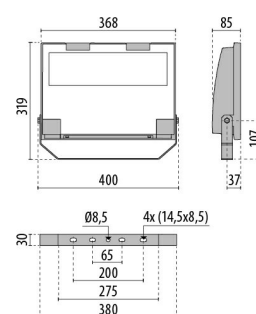

GUELL 2 A/W

Part number	3112387
Lampholder:	LED
Light source:	LED
Wattage:	149 W
Finishing:	GR-94 / Metallic grey / Textured
Insulation class:	I
IP degree of protection:	IP66
IK-J-xxIP:	IK07 3J xx5
CRI:	80
Colour temperature:	3000
Power factor / COS Φ:	>0.9
Optic:	Asymmetric Wide optics
Lightsource lumen output (lm):	24089 lm
Luminaire lumen output (lm):	19312 lm
L:	L90
B:	B20
Lifetime:	50000 h
Min. ambient temperature (°C):	-40
Max. ambient temperature (°C):	35
IPEA* (road lighting):	A3+
IPEA* (large areas, roundabouts):	A7+
IPEA* (cycle-pedestrian):	A3+
IPEA* (green areas):	A3+
IPEA* (historic city centers):	A8+
Luminous Intensity Class:	G*6

Description

- LED floodlight for indoor and outdoor, comprising:
- Die-cast aluminium housing, polyester powder coat finish ISO 9227/12944 - ISO 9223 (C5)
 - Extra clear, toughened, flat glass diffuser
 - High-performance polished, oxidised, iridescence-free, aluminium reflector (Al 99.99)
 - Anti-ageing custom moulded silicone sealing gasket(s)
 - Cable gland M20x1.5 for cables \varnothing 10- \varnothing 14 mm
 - High asymmetrical distributions low-glare optic options available (A50/W versions)
 - Stainless steel locking hardware
 - Fully integrated stainless steel aluminium spring clips
 - Powder-coated steel tiltable bracket
 - Openable and maintainable luminaire (future-proof)
 - Dimmable ballast available. Consult factory
 - Other colour temperatures (CCT) and colour rendering index (CRI) options available. Consult factory
 - For integral surge protection device (SPD) against mains overvoltages up to 10 kV (CM/DM) consult factory
 - Photometric data measure according to UNI EN 13032-4 and IES LM-79-08
 - Design by GIORGIO LODI

Photometric data

Technical drawings

OPTIONAL ACCESSORIES

GUELL 2

14173502
Protective grid GUELL 2

14174220
Connection box IP 66

14173394
Wall support 500 mm/19.69" GUELL
1/2

Metallic grey