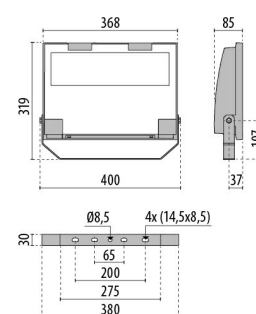

GUELL 2 A/W

Part number	3112390
Lampholder:	LED
Light source:	LED
Wattage:	149 W
Finishing:	GR-94 / Metallic grey / Textured
Insulation class:	I
IP degree of protection:	IP66
IK-J-xxIP:	IK07 3J xx5
CRI:	80
Colour temperature:	4000
Power factor / COS Φ:	>0.9
Optic:	Asymmetric Wide optics
Lightsource lumen output (lm):	25350 lm
Luminaire lumen output (lm):	20323 lm
L:	L90
B:	B20
Lifetime:	50000 h
Min. ambient temperature (°C):	-40
Max. ambient temperature (°C):	35
IPEA* (road lighting):	A4+
IPEA* (large areas, roundabouts):	A7+
IPEA* (cycle-pedestrian):	A4+
IPEA* (green areas):	A4+
IPEA* (historic city centers):	A10+
Luminous Intensity Class:	G*6

Description

- LED floodlight for indoor and outdoor, comprising:
- Die-cast aluminium housing, polyester powder coat finish ISO 9227/12944 - ISO 9223 (C5)
 - Extra clear, toughened, flat glass diffuser
 - High-performance polished, oxidised, iridescence-free, aluminium reflector (Al 99.99)
 - Anti-ageing custom moulded silicone sealing gasket(s)
 - Cable gland M20x1.5 for cables \varnothing 10- \varnothing 14 mm
 - High asymmetrical distributions low-glare optic options available (A50/W versions)
 - Stainless steel locking hardware
 - Fully integrated stainless steel aluminium spring clips
 - Powder-coated steel tiltable bracket
 - Openable and maintainable luminaire (future-proof)
 - Dimmable ballast available. Consult factory
 - Other colour temperatures (CCT) and colour rendering index (CRI) options available. Consult factory
 - For integral surge protection device (SPD) against mains overvoltages up to 10 kV (CM/DM) consult factory
 - Photometric data measure according to UNI EN 13032-4 and IES LM-79-08
 - Design by GIORGIO LODI

Photometric data

Technical drawings

OPTIONAL ACCESSORIES

GUELL 2

14173502
Protective grid GUELL 2

14174220
Connection box IP 66

14173394
Wall support 500 mm/19.69" GUELL
1/2

Metallic grey