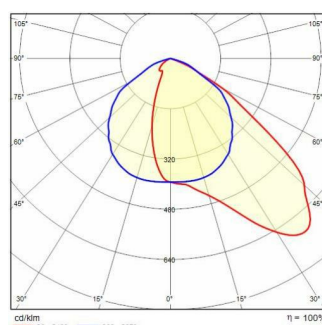

Photometric data