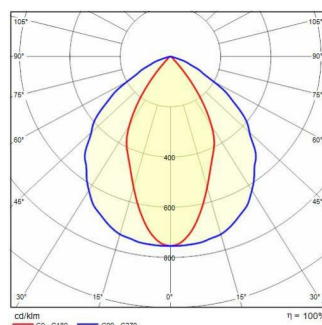

Photometric data