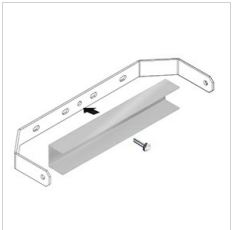

Description

- LED floodlight for indoor and outdoor, comprising:
- Die-cast aluminium housing, polyester powder coat finish ISO 9227/12944 - ISO 9223 (C5)
 - Extra clear, toughened, flat glass diffuser
 - High-performance polished, oxidised, iridescence-free, aluminium reflector (Al 99.99)
 - Anti-ageing custom moulded silicone sealing gasket(s)
 - Cable gland M20x1.5 for cables \varnothing 10- \varnothing 14 mm
 - High asymmetrical distributions low-glare optic options available (A50/W versions)
 - Stainless steel locking hardware
 - Fully integrated stainless steel aluminium spring clips
 - Powder-coated steel tiltable bracket
 - Openable and maintainable luminaire (future-proof)
 - Dimmable ballast available. Consult factory
 - Other colour temperatures (CCT) and colour rendering index (CRI) options available. Consult factory
 - For integral surge protection device (SPD) against mains overvoltages up to 10 kV (CM/DM) consult factory
 - Photometric data measure according to UNI EN 13032-4 and IES LM-79-08
 - Design by GIORGIO LODI

Photometric data

Technical drawings

OPTIONAL ACCESSORIES

GUELL 2

14173502
Protective grid GUELL 2

14174220
Connection box IP 66

14173394
Wall support 500 mm/19.69" GUELL
1/2

Metallic grey

14173494
Wall support 1000 mm/39.37" GUELL
1/2

Metallic grey

14174094
Single pole top support GUELL 2

Metallic grey

14174194
Double pole top support GUELL 2

Metallic grey

14460594
Reinforcing bracket GUELL 2 in
painted steel. Used to fasten the
floodlight with a single screw in the
centre of the bracket