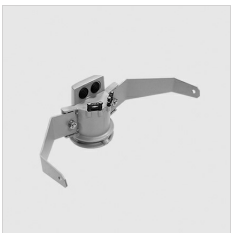

Description

- LED floodlight for indoor and outdoor, comprising:
- Die-cast aluminium housing, polyester powder coat finish ISO 9227/12944 - ISO 9223 (C5)
 - Extra clear, toughened, flat glass diffuser
 - High-performance polished, oxidised, iridescence-free, aluminium reflector (Al 99.99)
 - Anti-ageing custom moulded silicone sealing gasket(s)
 - Cable gland M20x1.5 for cables \varnothing 10- \varnothing 14 mm
 - High asymmetrical distributions low-glare optic options available (A50/W versions)
 - Stainless steel locking hardware
 - Fully integrated stainless steel aluminium spring clips
 - Powder-coated steel tiltable bracket
 - Openable and maintainable luminaire (future-proof)
 - Dimmable ballast available. Consult factory
 - Other colour temperatures (CCT) and colour rendering index (CRI) options available. Consult factory
 - For integral surge protection device (SPD) against mains overvoltages up to 10 kV (CM/DM) consult factory
 - Photometric data measure according to UNI EN 13032-4 and IES LM-79-08
 - Design by GIORGIO LODI

14173494
Wall support 1000 mm/39.37" GUELL
1/2

Metallic grey

14174094
Single pole top support GUELL 2

Metallic grey

14174194
Double pole top support GUELL 2

Metallic grey

14460594
Reinforcing bracket GUELL 2 in
painted steel. Used to fasten the
floodlight with a single screw in the
centre of the bracket