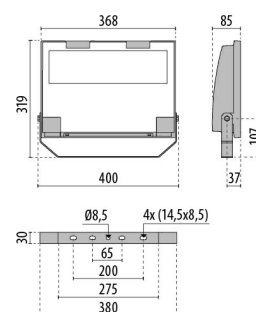

GUELL 2 S/W

Part number	3112391
Lampholder:	LED
Light source:	LED
Wattage:	149 W
Finishing:	GR-94 / Metallic grey / Textured
Insulation class:	I
IP degree of protection:	IP66
IK-J-xxIP:	IK07 3J xx5
CRI:	80
Colour temperature:	4000
Power factor / COS Φ:	>0.9
Optic:	Symmetric Wide optics
Lightsource lumen output (lm):	25350 lm
Luminaire lumen output (lm):	20335 lm
L:	L90
B:	B20
Lifetime:	50000 h
Min. ambient temperature (°C):	-40
Max. ambient temperature (°C):	35
IPEA* (road lighting):	A4+
IPEA* (large areas, roundabouts):	A8+
IPEA* (cycle-pedestrian):	A4+
IPEA* (green areas):	A4+
IPEA* (historic city centers):	A9+
Luminous Intensity Class:	G*6

Description

- LED floodlight for indoor and outdoor, comprising:
- Die-cast aluminium housing, polyester powder coat finish ISO 9227/12944 - ISO 9223 (C5)
 - Extra clear, toughened, flat glass diffuser
 - High-performance polished, oxidised, iridescence-free, aluminium reflector (Al 99.99)
 - Anti-ageing custom moulded silicone sealing gasket(s)
 - Cable gland M20x1.5 for cables \varnothing 10- \varnothing 14 mm
 - High asymmetrical distributions low-glare optic options available (A50/W versions)
 - Stainless steel locking hardware
 - Fully integrated stainless steel aluminium spring clips
 - Powder-coated steel tiltable bracket
 - Openable and maintainable luminaire (future-proof)
 - Dimmable ballast available. Consult factory
 - Other colour temperatures (CCT) and colour rendering index (CRI) options available. Consult factory
 - For integral surge protection device (SPD) against mains overvoltages up to 10 kV (CM/DM) consult factory
 - Photometric data measure according to UNI EN 13032-4 and IES LM-79-08
 - Design by GIORGIO LODI

Photometric data

Technical drawings

OPTIONAL ACCESSORIES

GUELL 2

14173502
Protective grid GUELL 2

14174220
Connection box IP 66

14173394
Wall support 500 mm/19.69" GUELL
1/2

Metallic grey