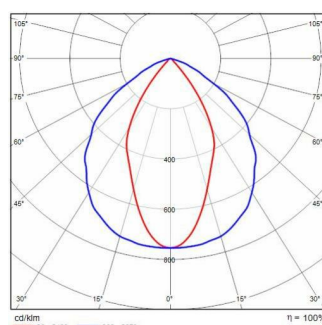

Photometric data