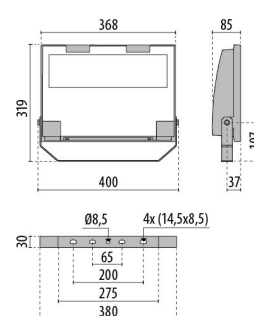

Technical drawings