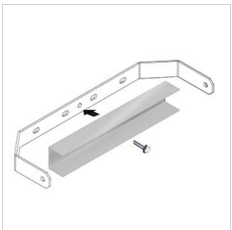

Description

- LED floodlight for indoor and outdoor, comprising:
- Die-cast aluminium housing, polyester powder coat finish ISO 9227/12944 - ISO 9223 (C5)
 - Extra clear, toughened, flat glass diffuser
 - High-performance polished, oxidised, iridescence-free, aluminium reflector (Al 99.99)
 - Anti-ageing custom moulded silicone sealing gasket(s)
 - Cable gland M20x1.5 for cables Ø 10- Ø 14 mm
 - High asymmetrical distributions low-glare optic options available (A50/W versions)
 - Stainless steel locking hardware
 - Fully integrated stainless steel aluminium spring clips
 - Powder-coated steel tiltable bracket
 - Openable and maintainable luminaire (future-proof)
 - Dimmable ballast available. Consult factory
 - Other colour temperatures (CCT) and colour rendering index (CRI) options available. Consult factory
 - For integral surge protection device (SPD) against mains overvoltages up to 10 kV (CM/DM) consult factory
 - Photometric data measure according to UNI EN 13032-4 and IES LM-79-08
 - Design by GIORGIO LODI

Photometric data

Technical drawings

OPTIONAL ACCESSORIES

GUELL 2

14173502
Protective grid GUELL 2

14174220
Connection box IP 66

14173394
Wall support 500 mm/19.69" GUELL
1/2

Metallic grey

14173494
Wall support 1000 mm/39.37" GUELL
1/2

Metallic grey

14174094
Single pole top support GUELL 2

Metallic grey

14174194
Double pole top support GUELL 2

Metallic grey

14460594
Reinforcing bracket GUELL 2 in
painted steel. Used to fasten the
floodlight with a single screw in the
centre of the bracket