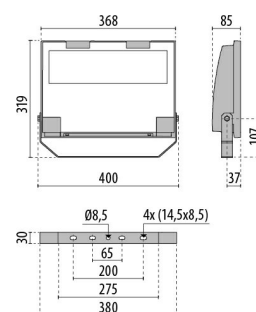

GUELL 2 S/W

Part number	3115110
Lampholder:	LED
Light source:	LED
Wattage:	103 W
Finishing:	GR-94 / Metallic grey / Textured
Insulation class:	I
IP degree of protection:	IP66
IK-J-xxIP:	IK07 3J xx5
CRI:	80
Colour temperature:	4000
Power factor / COS Φ:	0.9
Optic:	Symmetric Wide optics
Lightsource lumen output (lm):	16198 lm
Luminaire lumen output (lm):	13233 lm
L:	L90
B:	B20
Lifetime:	80000 h
Min. ambient temperature (°C):	-20
Max. ambient temperature (°C):	30
IPEA* (road lighting):	A4+
IPEA* (large areas, roundabouts):	A7+
IPEA* (cycle-pedestrian):	A4+
IPEA* (green areas):	A4+
IPEA* (historic city centers):	A8+
Luminous Intensity Class:	G*6

Description

- LED floodlight for indoor and outdoor, comprising:
- Die-cast aluminium housing, polyester powder coat finish ISO 9227/12944 - ISO 9223 (C5)
 - Extra clear, toughened, flat glass diffuser
 - High-performance polished, oxidised, iridescence-free, aluminium reflector (Al 99.99)
 - Anti-ageing custom moulded silicone sealing gasket(s)
 - Cable gland M20x1.5 for cables Ø 10- Ø 14 mm
 - High asymmetrical distributions low-glare optic options available (A50/W versions)
 - Stainless steel locking hardware
 - Fully integrated stainless steel aluminium spring clips
 - Powder-coated steel tiltable bracket
 - Openable and maintainable luminaire (future-proof)
 - Dimmable ballast available. Consult factory
 - Other colour temperatures (CCT) and colour rendering index (CRI) options available. Consult factory
 - For integral surge protection device (SPD) against mains overvoltages up to 10 kV (CM/DM) consult factory
 - Photometric data measure according to UNI EN 13032-4 and IES LM-79-08
 - Design by GIORGIO LODI

Photometric data

Technical drawings

OPTIONAL ACCESSORIES

GUELL 2

14173502
Protective grid GUELL 2

14174220
Connection box IP 66

14173394
Wall support 500 mm/19.69" GUELL
1/2

Metallic grey