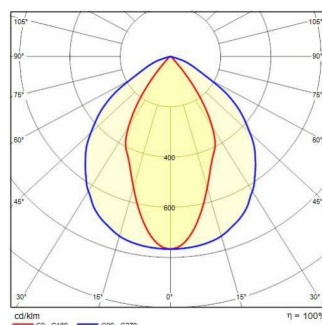

Photometric data