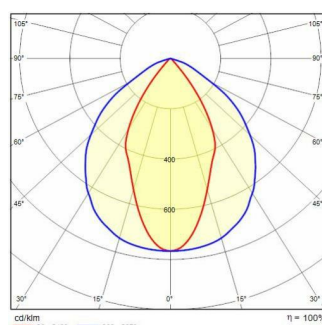

Photometric data