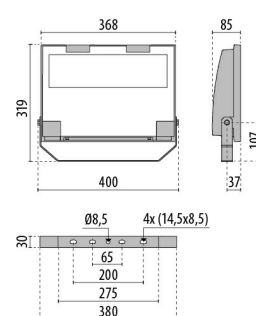

GUELL 2 S/W

Part number	3115111
Lampholder:	LED
Light source:	LED
Wattage:	103 W
Finishing:	GR-94 / Metallic grey / Textured
Insulation class:	I
IP degree of protection:	IP66
IK-J-xxIP:	IK07 3J xx5
CRI:	80
Colour temperature:	3000
Power factor / COS Φ:	0.9
Optic:	Symmetric Wide optics
Lightsource lumen output (lm):	15320 lm
Luminaire lumen output (lm):	12830 lm
L:	L90
B:	B20
Lifetime:	80000 h
Min. ambient temperature (°C):	-20
Max. ambient temperature (°C):	30
IPEA* (road lighting):	A4+
IPEA* (large areas, roundabouts):	A6+
IPEA* (cycle-pedestrian):	A3+
IPEA* (green areas):	A3+
IPEA* (historic city centers):	A8+
Luminous Intensity Class:	G*6

Description

- LED floodlight for indoor and outdoor, comprising:
- Die-cast aluminium housing, polyester powder coat finish ISO 9227/12944 - ISO 9223 (C5)
 - Extra clear, toughened, flat glass diffuser
 - High-performance polished, oxidised, iridescence-free, aluminium reflector (Al 99.99)
 - Anti-ageing custom moulded silicone sealing gasket(s)
 - Cable gland M20x1.5 for cables \varnothing 10- \varnothing 14 mm
 - High asymmetrical distributions low-glare optic options available (A50/W versions)
 - Stainless steel locking hardware
 - Fully integrated stainless steel aluminium spring clips
 - Powder-coated steel tiltable bracket
 - Openable and maintainable luminaire (future-proof)
 - Dimmable ballast available. Consult factory
 - Other colour temperatures (CCT) and colour rendering index (CRI) options available. Consult factory
 - For integral surge protection device (SPD) against mains overvoltages up to 10 kV (CM/DM) consult factory
 - Photometric data measure according to UNI EN 13032-4 and IES LM-79-08
 - Design by GIORGIO LODI

Photometric data

Technical drawings

OPTIONAL ACCESSORIES

GUELL 2

14173502
Protective grid GUELL 2

14174220
Connection box IP 66

14173394
Wall support 500 mm/19.69" GUELL
1/2

Metallic grey