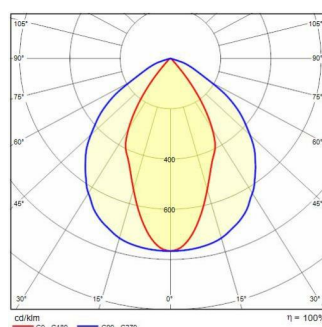

Photometric data