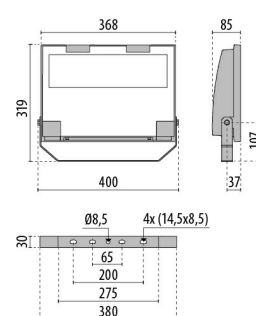

GUELL 2 S/W

Part number	3115112
Lampholder:	LED
Light source:	LED
Wattage:	103 W
Finishing:	GR-94 / Metallic grey / Textured
Insulation class:	I
IP degree of protection:	IP66
IK-J-xxIP:	IK07 3J xx5
CRI:	70
Colour temperature:	5000
Power factor / COS Φ:	0.9
Optic:	Symmetric Wide optics
Lightsource lumen output (lm):	17247 lm
Luminaire lumen output (lm):	14453 lm
L:	L90
B:	B20
Lifetime:	80000 h
Min. ambient temperature (°C):	-20
Max. ambient temperature (°C):	30
IPEA* (road lighting):	A5+
IPEA* (large areas, roundabouts):	A9+
IPEA* (cycle-pedestrian):	A5+
IPEA* (green areas):	A5+
IPEA* (historic city centers):	A10+
Luminous Intensity Class:	G*6

Description

- LED floodlight for indoor and outdoor, comprising:
- Die-cast aluminium housing, polyester powder coat finish ISO 9227/12944 - ISO 9223 (C5)
 - Extra clear, toughened, flat glass diffuser
 - High-performance polished, oxidised, iridescence-free, aluminium reflector (Al 99.99)
 - Anti-ageing custom moulded silicone sealing gasket(s)
 - Cable gland M20x1.5 for cables \varnothing 10- \varnothing 14 mm
 - High asymmetrical distributions low-glare optic options available (A50/W versions)
 - Stainless steel locking hardware
 - Fully integrated stainless steel aluminium spring clips
 - Powder-coated steel tiltable bracket
 - Openable and maintainable luminaire (future-proof)
 - Dimmable ballast available. Consult factory
 - Other colour temperatures (CCT) and colour rendering index (CRI) options available. Consult factory
 - For integral surge protection device (SPD) against mains overvoltages up to 10 kV (CM/DM) consult factory
 - Photometric data measure according to UNI EN 13032-4 and IES LM-79-08
 - Design by GIORGIO LODI

Photometric data

Technical drawings

OPTIONAL ACCESSORIES

GUELL 2

14173502
Protective grid GUELL 2

14174220
Connection box IP 66

14173394
Wall support 500 mm/19.69" GUELL
1/2

Metallic grey