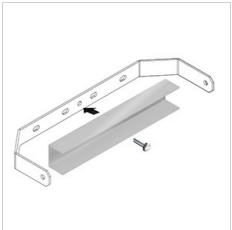

### Description

- LED floodlight for indoor and outdoor, comprising:
- Die-cast aluminium housing, polyester powder coat finish ISO 9227/12944 - ISO 9223 (C5)
  - Extra clear, toughened, flat glass diffuser
  - High-performance polished, oxidised, iridescence-free, aluminium reflector (Al 99.99)
  - Anti-ageing custom moulded silicone sealing gasket(s)
  - Cable gland M20x1.5 for cables  $\varnothing$  10-  $\varnothing$  14 mm
  - High asymmetrical distributions low-glare optic options available (A50/W versions)
  - Stainless steel locking hardware
  - Fully integrated stainless steel aluminium spring clips
  - Powder-coated steel tiltable bracket
  - Openable and maintainable luminaire (future-proof)
  - Dimmable ballast available. Consult factory
  - Other colour temperatures (CCT) and colour rendering index (CRI) options available. Consult factory
  - For integral surge protection device (SPD) against mains overvoltages up to 10 kV (CM/DM) consult factory
  - Photometric data measure according to UNI EN 13032-4 and IES LM-79-08
  - Design by GIORGIO LODI

### GUELL 2

14173502  
Protective grid GUELL 2

14174220  
Connection box IP 66

14173394  
Wall support 500 mm/19.69" GUELL  
1/2  
  
Metallic grey

14173494  
Wall support 1000 mm/39.37" GUELL  
1/2  
  
Metallic grey

14174094  
Single pole top support GUELL 2  
  
Metallic grey

14174194  
Double pole top support GUELL 2  
  
Metallic grey

14460594  
Reinforcing bracket GUELL 2 in  
painted steel. Used to fasten the  
floodlight with a single screw in the  
centre of the bracket  
  
Metallic grey