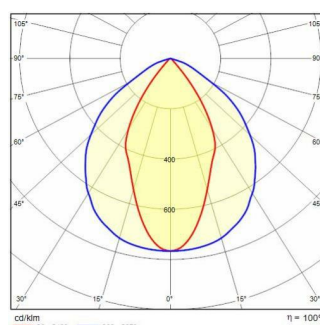

## GUELL 2 S/W

<b>Part number</b>	3115114
<b>Lampholder:</b>	LED
<b>Light source:</b>	LED
<b>Wattage:</b>	103 W
<b>Finishing:</b>	GR-94 / Metallic grey / Textured
<b>Insulation class:</b>	I
<b>IP degree of protection:</b>	IP66
<b>IK-J-xxIP:</b>	IK07 3J xx5
<b>CRI:</b>	80
<b>Colour temperature:</b>	3000
<b>Power factor / COS <math>\Phi</math>:</b>	0.9
<b>Optic:</b>	Symmetric Wide optics
<b>Lightsource lumen output (lm):</b>	15320 lm
<b>Luminaire lumen output (lm):</b>	12830 lm
<b>L:</b>	L90
<b>B:</b>	B20
<b>Lifetime:</b>	80000 h
<b>Min. ambient temperature (°C):</b>	-20
<b>Max. ambient temperature (°C):</b>	30
<b>IPEA* (road lighting):</b>	A4+
<b>IPEA* (large areas, roundabouts):</b>	A6+
<b>IPEA* (cycle-pedestrian):</b>	A3+
<b>IPEA* (green areas):</b>	A3+
<b>IPEA* (historic city centers):</b>	A8+
<b>Luminous Intensity Class:</b>	G*6

### Photometric data