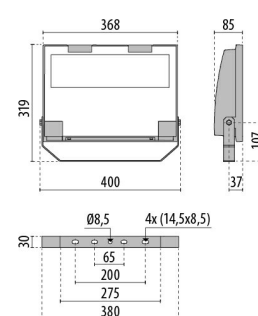

Technical drawings