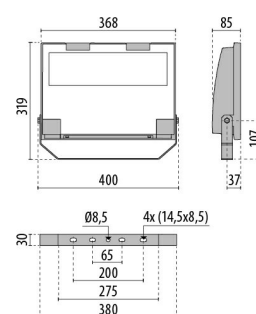

GUELL 2 S/W

Part number	3115115
Lampholder:	LED
Light source:	LED
Wattage:	74 W
Finishing:	GR-94 / Metallic grey / Textured
Insulating class:	I
IP degree of protection:	IP66
IK-J-xxIP:	IK07 3J xx5
CRI:	80
Colour temperature:	4000
Power factor / COS Φ:	0.9
Optic:	Symmetric Wide optics
Lightsource lumen output (lm):	12148 lm
Luminaire lumen output (lm):	10463 lm
L:	L90
B:	B20
Lifetime:	80000 h
Min. ambient temperature (°C):	-20
Max. ambient temperature (°C):	30
IPEA* (road lighting):	A7+
IPEA* (large areas, roundabouts):	A9+
IPEA* (cycle-pedestrian):	A6+
IPEA* (green areas):	A6+
IPEA* (historic city centers):	A12+
Luminous Intensity Class:	G*6

Description

- LED floodlight for indoor and outdoor, comprising:
- Die-cast aluminium housing, polyester powder coat finish ISO 9227/12944 - ISO 9223 (C5)
 - Extra clear, toughened, flat glass diffuser
 - High-performance polished, oxidised, iridescence-free, aluminium reflector (Al 99.99)
 - Anti-ageing custom moulded silicone sealing gasket(s)
 - Cable gland M20x1.5 for cables \varnothing 10- \varnothing 14 mm
 - High asymmetrical distributions low-glare optic options available (A50/W versions)
 - Stainless steel locking hardware
 - Fully integrated stainless steel aluminium spring clips
 - Powder-coated steel tiltable bracket
 - Openable and maintainable luminaire (future-proof)
 - Dimmable ballast available. Consult factory
 - Other colour temperatures (CCT) and colour rendering index (CRI) options available. Consult factory
 - For integral surge protection device (SPD) against mains overvoltages up to 10 kV (CM/DM) consult factory
 - Photometric data measure according to UNI EN 13032-4 and IES LM-79-08
 - Design by GIORGIO LODI

Photometric data

Technical drawings

OPTIONAL ACCESSORIES

GUELL 2

14173502
Protective grid GUELL 2

14174220
Connection box IP 66

14173394
Wall support 500 mm/19.69" GUELL
1/2

Metallic grey