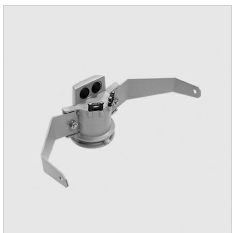

Description

- LED floodlight for indoor and outdoor, comprising:
- Die-cast aluminium housing, polyester powder coat finish ISO 9227/12944 - ISO 9223 (C5)
 - Extra clear, toughened, flat glass diffuser
 - High-performance polished, oxidised, iridescence-free, aluminium reflector (Al 99.99)
 - Anti-ageing custom moulded silicone sealing gasket(s)
 - Cable gland M20x1.5 for cables \varnothing 10- \varnothing 14 mm
 - High asymmetrical distributions low-glare optic options available (A50/W versions)
 - Stainless steel locking hardware
 - Fully integrated stainless steel aluminium spring clips
 - Powder-coated steel tiltable bracket
 - Openable and maintainable luminaire (future-proof)
 - Dimmable ballast available. Consult factory
 - Other colour temperatures (CCT) and colour rendering index (CRI) options available. Consult factory
 - For integral surge protection device (SPD) against mains overvoltages up to 10 kV (CM/DM) consult factory
 - Photometric data measure according to UNI EN 13032-4 and IES LM-79-08
 - Design by GIORGIO LODI

14173494
Wall support 1000 mm/39.37" GUELL
1/2

Metallic grey

14174094
Single pole top support GUELL 2

Metallic grey

14174194
Double pole top support GUELL 2

Metallic grey

14460594
Reinforcing bracket GUELL 2 in
painted steel. Used to fasten the
floodlight with a single screw in the
centre of the bracket