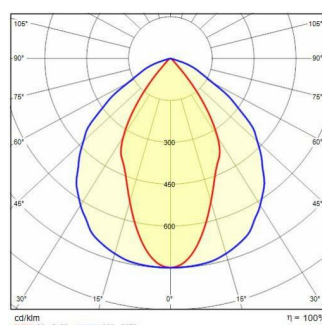

Photometric data