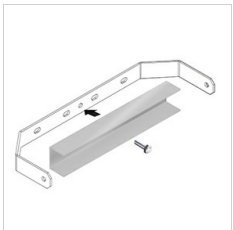

Description

- LED floodlight for indoor and outdoor, comprising:
- Die-cast aluminium housing, polyester powder coat finish ISO 9227/12944 - ISO 9223 (C5)
 - Extra clear, toughened, flat glass diffuser
 - High-performance polished, oxidised, iridescence-free, aluminium reflector (Al 99.99)
 - Anti-ageing custom moulded silicone sealing gasket(s)
 - Cable gland M20x1.5 for cables \varnothing 10- \varnothing 14 mm
 - High asymmetrical distributions low-glare optic options available (A50/W versions)
 - Stainless steel locking hardware
 - Fully integrated stainless steel aluminium spring clips
 - Powder-coated steel tiltable bracket
 - Openable and maintainable luminaire (future-proof)
 - Dimmable ballast available. Consult factory
 - Other colour temperatures (CCT) and colour rendering index (CRI) options available. Consult factory
 - For integral surge protection device (SPD) against mains overvoltages up to 10 kV (CM/DM) consult factory
 - Photometric data measure according to UNI EN 13032-4 and IES LM-79-08
 - Design by GIORGIO LODI

Photometric data

Technical drawings

OPTIONAL ACCESSORIES

GUELL 2

14173502
Protective grid GUELL 2

14174220
Connection box IP 66

14173394
Wall support 500 mm/19.69" GUELL
1/2

Metallic grey

14173494
Wall support 1000 mm/39.37" GUELL
1/2

Metallic grey

14174094
Single pole top support GUELL 2

Metallic grey

14174194
Double pole top support GUELL 2

Metallic grey

14460594
Reinforcing bracket GUELL 2 in
painted steel. Used to fasten the
floodlight with a single screw in the
centre of the bracket