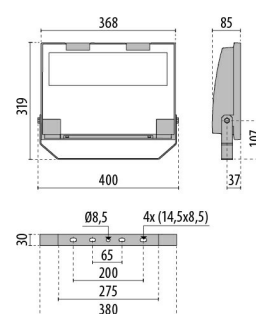

GUELL 2 S/W

Part number	3115116
Lampholder:	LED
Light source:	LED
Wattage:	74 W
Finishing:	GR-94 / Metallic grey / Textured
Insulation class:	I
IP degree of protection:	IP66
IK-J-xxIP:	IK07 3J xx5
CRI:	80
Colour temperature:	3000
Power factor / COS Φ:	0.9
Optic:	Symmetric Wide optics
Lightsource lumen output (lm):	11196 lm
Luminaire lumen output (lm):	10150 lm
L:	L90
B:	B20
Lifetime:	80000 h
Min. ambient temperature (°C):	-20
Max. ambient temperature (°C):	30
IPEA* (road lighting):	A7+
IPEA* (large areas, roundabouts):	A8+
IPEA* (cycle-pedestrian):	A6+
IPEA* (green areas):	A6+
IPEA* (historic city centers):	A11+
Luminous Intensity Class:	G*6

Description

- LED floodlight for indoor and outdoor, comprising:
- Die-cast aluminium housing, polyester powder coat finish ISO 9227/12944 - ISO 9223 (C5)
 - Extra clear, toughened, flat glass diffuser
 - High-performance polished, oxidised, iridescence-free, aluminium reflector (Al 99.99)
 - Anti-ageing custom moulded silicone sealing gasket(s)
 - Cable gland M20x1.5 for cables \varnothing 10- \varnothing 14 mm
 - High asymmetrical distributions low-glare optic options available (A50/W versions)
 - Stainless steel locking hardware
 - Fully integrated stainless steel aluminium spring clips
 - Powder-coated steel tiltable bracket
 - Openable and maintainable luminaire (future-proof)
 - Dimmable ballast available. Consult factory
 - Other colour temperatures (CCT) and colour rendering index (CRI) options available. Consult factory
 - For integral surge protection device (SPD) against mains overvoltages up to 10 kV (CM/DM) consult factory
 - Photometric data measure according to UNI EN 13032-4 and IES LM-79-08
 - Design by GIORGIO LODI

Photometric data

Technical drawings

OPTIONAL ACCESSORIES

GUELL 2

14173502
Protective grid GUELL 2

14174220
Connection box IP 66

14173394
Wall support 500 mm/19.69" GUELL
1/2

Metallic grey