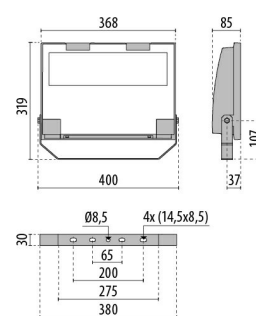

GUELL 2 A/W

Part number	3115119
Lampholder:	LED
Light source:	LED
Wattage:	103 W
Finishing:	GR-94 / Metallic grey / Textured
Insulation class:	I
IP degree of protection:	IP66
IK-J-xxIP:	IK07 3J xx5
CRI:	80
Colour temperature:	4000
Power factor / COS Φ:	0.9
Optic:	Asymmetric Wide optics
Lightsource lumen output (lm):	16198 lm
Luminaire lumen output (lm):	13006 lm
L:	L90
B:	B20
Lifetime:	80000 h
Min. ambient temperature (°C):	-20
Max. ambient temperature (°C):	30
IPEA* (road lighting):	A4+
IPEA* (large areas, roundabouts):	A7+
IPEA* (cycle-pedestrian):	A3+
IPEA* (green areas):	A3+
IPEA* (historic city centers):	A8+
Luminous Intensity Class:	G*6

Description

- LED floodlight for indoor and outdoor, comprising:
- Die-cast aluminium housing, polyester powder coat finish ISO 9227/12944 - ISO 9223 (C5)
 - Extra clear, toughened, flat glass diffuser
 - High-performance polished, oxidised, iridescence-free, aluminium reflector (Al 99.99)
 - Anti-ageing custom moulded silicone sealing gasket(s)
 - Cable gland M20x1.5 for cables \varnothing 10- \varnothing 14 mm
 - High asymmetrical distributions low-glare optic options available (A50/W versions)
 - Stainless steel locking hardware
 - Fully integrated stainless steel aluminium spring clips
 - Powder-coated steel tiltable bracket
 - Openable and maintainable luminaire (future-proof)
 - Dimmable ballast available. Consult factory
 - Other colour temperatures (CCT) and colour rendering index (CRI) options available. Consult factory
 - For integral surge protection device (SPD) against mains overvoltages up to 10 kV (CM/DM) consult factory
 - Photometric data measure according to UNI EN 13032-4 and IES LM-79-08
 - Design by GIORGIO LODI

Photometric data

Technical drawings

OPTIONAL ACCESSORIES

GUELL 2

14173502
Protective grid GUELL 2

14174220
Connection box IP 66

14173394
Wall support 500 mm/19.69" GUELL
1/2

Metallic grey