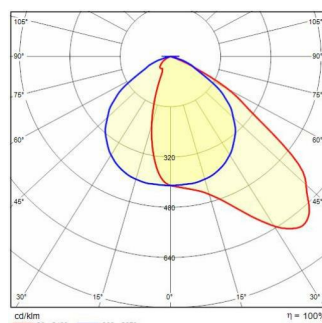

Photometric data