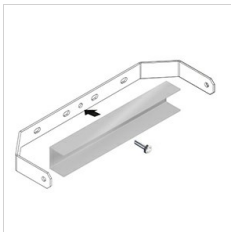

Description

- LED floodlight for indoor and outdoor, comprising:
- Die-cast aluminium housing, polyester powder coat finish ISO 9227/12944 - ISO 9223 (C5)
 - Extra clear, toughened, flat glass diffuser
 - High-performance polished, oxidised, iridescence-free, aluminium reflector (Al 99.99)
 - Anti-ageing custom moulded silicone sealing gasket(s)
 - Cable gland M20x1.5 for cables \varnothing 10- \varnothing 14 mm
 - High asymmetrical distributions low-glare optic options available (A50/W versions)
 - Stainless steel locking hardware
 - Fully integrated stainless steel aluminium spring clips
 - Powder-coated steel tiltable bracket
 - Openable and maintainable luminaire (future-proof)
 - Dimmable ballast available. Consult factory
 - Other colour temperatures (CCT) and colour rendering index (CRI) options available. Consult factory
 - For integral surge protection device (SPD) against mains overvoltages up to 10 kV (CM/DM) consult factory
 - Photometric data measure according to UNI EN 13032-4 and IES LM-79-08
 - Design by GIORGIO LODI

Photometric data

Technical drawings

OPTIONAL ACCESSORIES

GUELL 2

14173502
Protective grid GUELL 2

14174220
Connection box IP 66

14173394
Wall support 500 mm/19.69" GUELL
1/2

Metallic grey

14173494
Wall support 1000 mm/39.37" GUELL
1/2

Metallic grey

14174094
Single pole top support GUELL 2

Metallic grey

14174194
Double pole top support GUELL 2

Metallic grey

14460594
Reinforcing bracket GUELL 2 in
painted steel. Used to fasten the
floodlight with a single screw in the
centre of the bracket