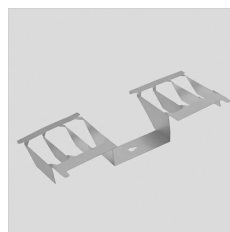

14173820
Louvre GUELL 2 Asymmetrical