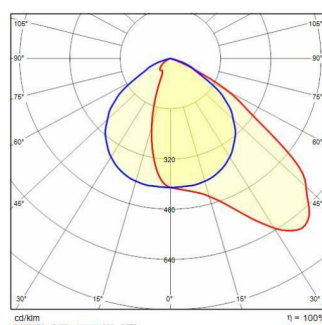

## GUELL 2 A/W

<b>Part number</b>	3115120
<b>Lampholder:</b>	LED
<b>Light source:</b>	LED
<b>Wattage:</b>	103 W
<b>Finishing:</b>	GR-94 / Metallic grey / Textured
<b>Insulation class:</b>	I
<b>IP degree of protection:</b>	IP66
<b>IK-J-xxIP:</b>	IK07 3J xx5
<b>CRI:</b>	80
<b>Colour temperature:</b>	3000
<b>Power factor / COS <math>\Phi</math>:</b>	0.9
<b>Optic:</b>	Asymmetric Wide optics
<b>Lightsource lumen output (lm):</b>	15320 lm
<b>Luminaire lumen output (lm):</b>	12619 lm
<b>L:</b>	L90
<b>B:</b>	B20
<b>Lifetime:</b>	80000 h
<b>Min. ambient temperature (°C):</b>	-20
<b>Max. ambient temperature (°C):</b>	30
<b>IPEA* (road lighting):</b>	A3+
<b>IPEA* (large areas, roundabouts):</b>	A6+
<b>IPEA* (cycle-pedestrian):</b>	A3+
<b>IPEA* (green areas):</b>	A3+
<b>IPEA* (historic city centers):</b>	A7+
<b>Luminous Intensity Class:</b>	G*6

### Photometric data