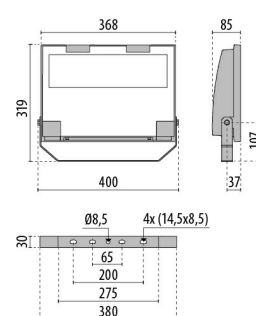

Technical drawings