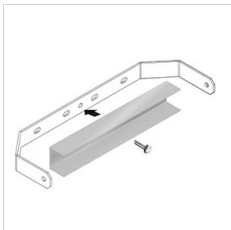

### Description

- LED floodlight for indoor and outdoor, comprising:
- Die-cast aluminium housing, polyester powder coat finish ISO 9227/12944 - ISO 9223 (C5)
  - Extra clear, toughened, flat glass diffuser
  - High-performance polished, oxidised, iridescence-free, aluminium reflector (Al 99.99)
  - Anti-ageing custom moulded silicone sealing gasket(s)
  - Cable gland M20x1.5 for cables  $\varnothing$  10-  $\varnothing$  14 mm
  - High asymmetrical distributions low-glare optic options available (A50/W versions)
  - Stainless steel locking hardware
  - Fully integrated stainless steel aluminium spring clips
  - Powder-coated steel tiltable bracket
  - Openable and maintainable luminaire (future-proof)
  - Dimmable ballast available. Consult factory
  - Other colour temperatures (CCT) and colour rendering index (CRI) options available. Consult factory
  - For integral surge protection device (SPD) against mains overvoltages up to 10 kV (CM/DM) consult factory
  - Photometric data measure according to UNI EN 13032-4 and IES LM-79-08
  - Design by GIORGIO LODI

### GUELL 2

14173502  
Protective grid GUELL 2

14174220  
Connection box IP 66

14173394  
Wall support 500 mm/19.69" GUELL  
1/2  
  
Metallic grey

14173494  
Wall support 1000 mm/39.37" GUELL  
1/2  
  
Metallic grey

14174094  
Single pole top support GUELL 2  
  
Metallic grey

14174194  
Double pole top support GUELL 2  
  
Metallic grey

14460594  
Reinforcing bracket GUELL 2 in  
painted steel. Used to fasten the  
floodlight with a single screw in the  
centre of the bracket  
  
Metallic grey