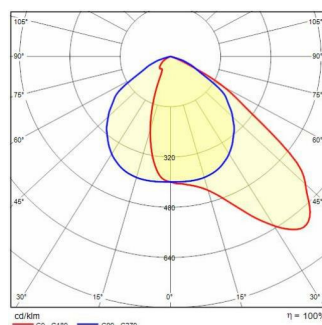

Photometric data