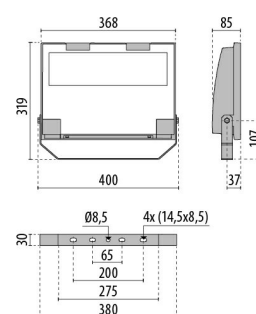

GUELL 2 A/W

Part number	3115121
Lampholder:	LED
Light source:	LED
Wattage:	103 W
Finishing:	GR-94 / Metallic grey / Textured
Insulation class:	I
IP degree of protection:	IP66
IK-J-xxIP:	IK07 3J xx5
CRI:	70
Colour temperature:	5000
Power factor / COS Φ:	0.9
Optic:	Asymmetric Wide optics
Lightsource lumen output (lm):	17247 lm
Luminaire lumen output (lm):	14203 lm
L:	L90
B:	B20
Lifetime:	80000 h
Min. ambient temperature (°C):	-20
Max. ambient temperature (°C):	30
IPEA* (road lighting):	A5+
IPEA* (large areas, roundabouts):	A8+
IPEA* (cycle-pedestrian):	A5+
IPEA* (green areas):	A5+
IPEA* (historic city centers):	A10+
Luminous Intensity Class:	G*6

Description

- LED floodlight for indoor and outdoor, comprising:
- Die-cast aluminium housing, polyester powder coat finish ISO 9227/12944 - ISO 9223 (C5)
 - Extra clear, toughened, flat glass diffuser
 - High-performance polished, oxidised, iridescence-free, aluminium reflector (Al 99.99)
 - Anti-ageing custom moulded silicone sealing gasket(s)
 - Cable gland M20x1.5 for cables \varnothing 10- \varnothing 14 mm
 - High asymmetrical distributions low-glare optic options available (A50/W versions)
 - Stainless steel locking hardware
 - Fully integrated stainless steel aluminium spring clips
 - Powder-coated steel tiltable bracket
 - Openable and maintainable luminaire (future-proof)
 - Dimmable ballast available. Consult factory
 - Other colour temperatures (CCT) and colour rendering index (CRI) options available. Consult factory
 - For integral surge protection device (SPD) against mains overvoltages up to 10 kV (CM/DM) consult factory
 - Photometric data measure according to UNI EN 13032-4 and IES LM-79-08
 - Design by GIORGIO LODI

Photometric data

Technical drawings

OPTIONAL ACCESSORIES

GUELL 2

14173502
Protective grid GUELL 2

14174220
Connection box IP 66

14173394
Wall support 500 mm/19.69" GUELL
1/2

Metallic grey