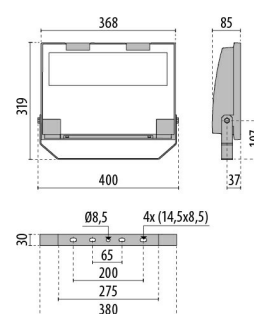

Technical drawings