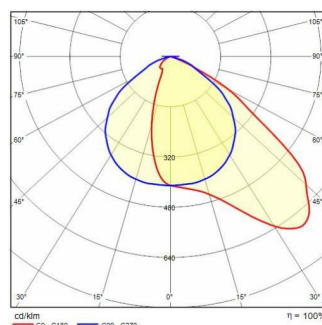

Photometric data