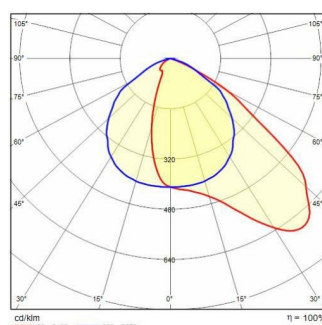

Photometric data