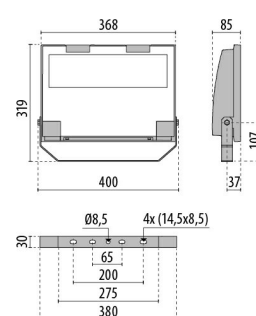

GUELL 2 A/W

Part number	3115125
Lampholder:	LED
Light source:	LED
Wattage:	74 W
Finishing:	GR-94 / Metallic grey / Textured
Insulation class:	I
IP degree of protection:	IP66
IK-J-xxIP:	IK07 3J xx5
CRI:	80
Colour temperature:	4000
Power factor / COS Φ:	0.9
Optic:	Asymmetric Wide optics
Lightsource lumen output (lm):	12148 lm
Luminaire lumen output (lm):	10030 lm
L:	L90
B:	B20
Lifetime:	80000 h
Min. ambient temperature (°C):	-20
Max. ambient temperature (°C):	30
IPEA* (road lighting):	A7+
IPEA* (large areas, roundabouts):	A8+
IPEA* (cycle-pedestrian):	A5+
IPEA* (green areas):	A5+
IPEA* (historic city centers):	A11+
Luminous Intensity Class:	G*6

Description

- LED floodlight for indoor and outdoor, comprising:
- Die-cast aluminium housing, polyester powder coat finish ISO 9227/12944 - ISO 9223 (C5)
 - Extra clear, toughened, flat glass diffuser
 - High-performance polished, oxidised, iridescence-free, aluminium reflector (Al 99.99)
 - Anti-ageing custom moulded silicone sealing gasket(s)
 - Cable gland M20x1.5 for cables \varnothing 10- \varnothing 14 mm
 - High asymmetrical distributions low-glare optic options available (A50/W versions)
 - Stainless steel locking hardware
 - Fully integrated stainless steel aluminium spring clips
 - Powder-coated steel tiltable bracket
 - Openable and maintainable luminaire (future-proof)
 - Dimmable ballast available. Consult factory
 - Other colour temperatures (CCT) and colour rendering index (CRI) options available. Consult factory
 - For integral surge protection device (SPD) against mains overvoltages up to 10 kV (CM/DM) consult factory
 - Photometric data measure according to UNI EN 13032-4 and IES LM-79-08
 - Design by GIORGIO LODI

Photometric data

Technical drawings

OPTIONAL ACCESSORIES

GUELL 2

14173502
Protective grid GUELL 2

14174220
Connection box IP 66

14173394
Wall support 500 mm/19.69" GUELL
1/2

Metallic grey