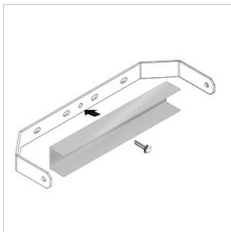

### Description

- LED floodlight for indoor and outdoor, comprising:
- Die-cast aluminium housing, polyester powder coat finish ISO 9227/12944 - ISO 9223 (C5)
  - Extra clear, toughened, flat glass diffuser
  - High-performance polished, oxidised, iridescence-free, aluminium reflector (Al 99.99)
  - Anti-ageing custom moulded silicone sealing gasket(s)
  - Cable gland M20x1.5 for cables  $\varnothing$  10-  $\varnothing$  14 mm
  - High asymmetrical distributions low-glare optic options available (A50/W versions)
  - Stainless steel locking hardware
  - Fully integrated stainless steel aluminium spring clips
  - Powder-coated steel tiltable bracket
  - Openable and maintainable luminaire (future-proof)
  - Dimmable ballast available. Consult factory
  - Other colour temperatures (CCT) and colour rendering index (CRI) options available. Consult factory
  - For integral surge protection device (SPD) against mains overvoltages up to 10 kV (CM/DM) consult factory
  - Photometric data measure according to UNI EN 13032-4 and IES LM-79-08
  - Design by GIORGIO LODI

### GUELL 2

14173502  
Protective grid GUELL 2

14174220  
Connection box IP 66

14173394  
Wall support 500 mm/19.69" GUELL  
1/2  
  
Metallic grey

14173494  
Wall support 1000 mm/39.37" GUELL  
1/2  
  
Metallic grey

14174094  
Single pole top support GUELL 2  
  
Metallic grey

14174194  
Double pole top support GUELL 2  
  
Metallic grey

14460594  
Reinforcing bracket GUELL 2 in  
painted steel. Used to fasten the  
floodlight with a single screw in the  
centre of the bracket  
  
Metallic grey