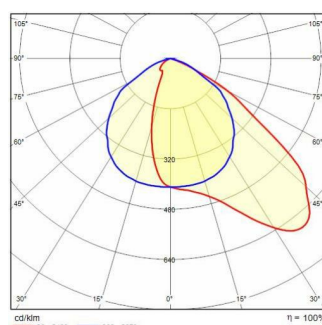

## GUELL 2 A/W

<b>Part number</b>	3115126
<b>Lampholder:</b>	LED
<b>Light source:</b>	LED
<b>Wattage:</b>	74 W
<b>Finishing:</b>	GR-94 / Metallic grey / Textured
<b>Insulation class:</b>	I
<b>IP degree of protection:</b>	IP66
<b>IK-J-xxIP:</b>	IK07 3J xx5
<b>CRI:</b>	80
<b>Colour temperature:</b>	3000
<b>Power factor / COS <math>\Phi</math>:</b>	0.9
<b>Optic:</b>	Asymmetric Wide optics
<b>Lightsource lumen output (lm):</b>	11196 lm
<b>Luminaire lumen output (lm):</b>	9605 lm
<b>L:</b>	L90
<b>B:</b>	B20
<b>Lifetime:</b>	80000 h
<b>Min. ambient temperature (°C):</b>	-20
<b>Max. ambient temperature (°C):</b>	30
<b>IPEA* (road lighting):</b>	A6+
<b>IPEA* (large areas, roundabouts):</b>	A7+
<b>IPEA* (cycle-pedestrian):</b>	A5+
<b>IPEA* (green areas):</b>	A5+
<b>IPEA* (historic city centers):</b>	A10+
<b>Luminous Intensity Class:</b>	G*6

### Photometric data