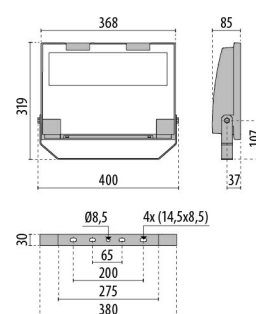

## GUELL 2 A/W

<b>Part number</b>	3115126
<b>Lampholder:</b>	LED
<b>Light source:</b>	LED
<b>Wattage:</b>	74 W
<b>Finishing:</b>	GR-94 / Metallic grey / Textured
<b>Insulation class:</b>	I
<b>IP degree of protection:</b>	IP66
<b>IK-J-xxIP:</b>	IK07 3J xx5
<b>CRI:</b>	80
<b>Colour temperature:</b>	3000
<b>Power factor / COS <math>\Phi</math>:</b>	0.9
<b>Optic:</b>	Asymmetric Wide optics
<b>Lightsource lumen output (lm):</b>	11196 lm
<b>Luminaire lumen output (lm):</b>	9605 lm
<b>L:</b>	L90
<b>B:</b>	B20
<b>Lifetime:</b>	80000 h
<b>Min. ambient temperature (°C):</b>	-20
<b>Max. ambient temperature (°C):</b>	30
<b>IPEA* (road lighting):</b>	A6+
<b>IPEA* (large areas, roundabouts):</b>	A7+
<b>IPEA* (cycle-pedestrian):</b>	A5+
<b>IPEA* (green areas):</b>	A5+
<b>IPEA* (historic city centers):</b>	A10+
<b>Luminous Intensity Class:</b>	G*6

### Technical drawings