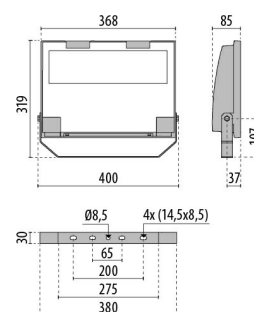

GUELL 2 A/W

Part number	3115127
Lampholder:	LED
Light source:	LED
Wattage:	74 W
Finishing:	GR-94 / Metallic grey / Textured
Insulation class:	I
IP degree of protection:	IP66
IK-J-xxIP:	IK07 3J xx5
CRI:	70
Colour temperature:	5000
Power factor / COS Φ:	0.9
Optic:	Asymmetric Wide optics
Lightsource lumen output (lm):	12413 lm
Luminaire lumen output (lm):	11008 lm
L:	L90
B:	B20
Lifetime:	80000 h
Min. ambient temperature (°C):	-20
Max. ambient temperature (°C):	30
IPEA* (road lighting):	A8+
IPEA* (large areas, roundabouts):	A10+
IPEA* (cycle-pedestrian):	A7+
IPEA* (green areas):	A7+
IPEA* (historic city centers):	A13+
Luminous Intensity Class:	G*6

Photometric data

Technical drawings

OPTIONAL ACCESSORIES

GUELL 2

14173502
Protective grid GUELL 2

14174220
Connection box IP 66

14173394
Wall support 500 mm/19.69" GUELL
1/2

Metallic grey