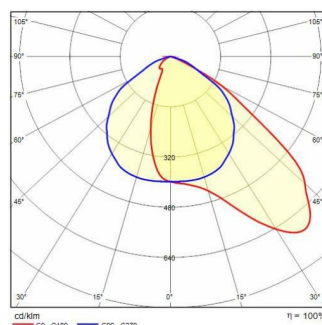

Photometric data