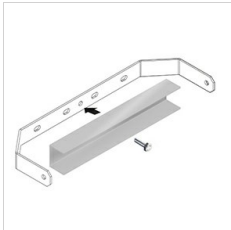

Description

- LED floodlight for indoor and outdoor, comprising:
- Die-cast aluminium housing, polyester powder coat finish ISO 9227/12944 - ISO 9223 (C5)
 - Extra clear, toughened, flat glass diffuser
 - High-performance polished, oxidised, iridescence-free, aluminium reflector (Al 99.99)
 - Anti-ageing custom moulded silicone sealing gasket(s)
 - Cable gland M20x1.5 for cables \varnothing 10- \varnothing 14 mm
 - High asymmetrical distributions low-glare optic options available (A50/W versions)
 - Stainless steel locking hardware
 - Fully integrated stainless steel aluminium spring clips
 - Powder-coated steel tiltable bracket
 - Openable and maintainable luminaire (future-proof)
 - Dimmable ballast available. Consult factory
 - Other colour temperatures (CCT) and colour rendering index (CRI) options available. Consult factory
 - For integral surge protection device (SPD) against mains overvoltages up to 10 kV (CM/DM) consult factory
 - Photometric data measure according to UNI EN 13032-4 and IES LM-79-08
 - Design by GIORGIO LODI

Photometric data

Technical drawings

OPTIONAL ACCESSORIES

GUELL 2

14173502
Protective grid GUELL 2

14174220
Connection box IP 66

14173394
Wall support 500 mm/19.69" GUELL
1/2

Metallic grey

14173494
Wall support 1000 mm/39.37" GUELL
1/2

Metallic grey

14174094
Single pole top support GUELL 2

Metallic grey

14174194
Double pole top support GUELL 2

Metallic grey

14460594
Reinforcing bracket GUELL 2 in
painted steel. Used to fasten the
floodlight with a single screw in the
centre of the bracket