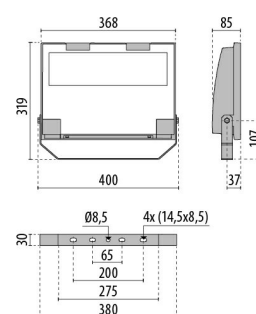

GUELL 2 A/W

Part number	3115128
Lampholder:	LED
Light source:	LED
Wattage:	74 W
Finishing:	GR-94 / Metallic grey / Textured
Insulation class:	I
IP degree of protection:	IP66
IK-J-xxIP:	IK07 3J xx5
CRI:	80
Colour temperature:	4000
Power factor / COS Φ:	0.9
Optic:	Asymmetric Wide optics
Lightsource lumen output (lm):	12148 lm
Luminaire lumen output (lm):	10030 lm
L:	L90
B:	B20
Lifetime:	80000 h
Min. ambient temperature (°C):	-20
Max. ambient temperature (°C):	30
IPEA* (road lighting):	A7+
IPEA* (large areas, roundabouts):	A8+
IPEA* (cycle-pedestrian):	A5+
IPEA* (green areas):	A5+
IPEA* (historic city centers):	A11+
Luminous Intensity Class:	G*6

Description

- LED floodlight for indoor and outdoor, comprising:
- Die-cast aluminium housing, polyester powder coat finish ISO 9227/12944 - ISO 9223 (C5)
 - Extra clear, toughened, flat glass diffuser
 - High-performance polished, oxidised, iridescence-free, aluminium reflector (Al 99.99)
 - Anti-ageing custom moulded silicone sealing gasket(s)
 - Cable gland M20x1.5 for cables \varnothing 10- \varnothing 14 mm
 - High asymmetrical distributions low-glare optic options available (A50/W versions)
 - Stainless steel locking hardware
 - Fully integrated stainless steel aluminium spring clips
 - Powder-coated steel tiltable bracket
 - Openable and maintainable luminaire (future-proof)
 - Dimmable ballast available. Consult factory
 - Other colour temperatures (CCT) and colour rendering index (CRI) options available. Consult factory
 - For integral surge protection device (SPD) against mains overvoltages up to 10 kV (CM/DM) consult factory
 - Photometric data measure according to UNI EN 13032-4 and IES LM-79-08
 - Design by GIORGIO LODI

Photometric data

Technical drawings

OPTIONAL ACCESSORIES

GUELL 2

14173502
Protective grid GUELL 2

14174220
Connection box IP 66

14173394
Wall support 500 mm/19.69" GUELL
1/2

Metallic grey