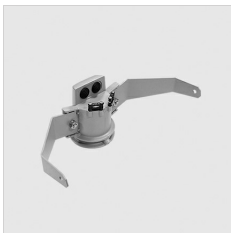

GUELL 2 A/W

Part number	3115129
Lampholder:	LED
Light source:	LED
Wattage:	74 W
Finishing:	GR-94 / Metallic grey / Textured
Insulation class:	I
IP degree of protection:	IP66
IK-J-xxIP:	IK07 3J xx5
CRI:	80
Colour temperature:	3000
Power factor / COS Φ:	0.9
Optic:	Asymmetric Wide optics
Lightsource lumen output (lm):	11196 lm
Luminaire lumen output (lm):	9605 lm
L:	L90
B:	B20
Lifetime:	80000 h
Min. ambient temperature (°C):	-20
Max. ambient temperature (°C):	30
IPEA* (road lighting):	A6+
IPEA* (large areas, roundabouts):	A7+
IPEA* (cycle-pedestrian):	A5+
IPEA* (green areas):	A5+
IPEA* (historic city centers):	A10+
Luminous Intensity Class:	G*6

Description

- LED floodlight for indoor and outdoor, comprising:
- Die-cast aluminium housing, polyester powder coat finish ISO 9227/12944 - ISO 9223 (C5)
 - Extra clear, toughened, flat glass diffuser
 - High-performance polished, oxidised, iridescence-free, aluminium reflector (Al 99.99)
 - Anti-ageing custom moulded silicone sealing gasket(s)
 - Cable gland M20x1.5 for cables Ø 10- Ø 14 mm
 - High asymmetrical distributions low-glare optic options available (A50/W versions)
 - Stainless steel locking hardware
 - Fully integrated stainless steel aluminium spring clips
 - Powder-coated steel tiltable bracket
 - Openable and maintainable luminaire (future-proof)
 - Dimmable ballast available. Consult factory
 - Other colour temperatures (CCT) and colour rendering index (CRI) options available. Consult factory
 - For integral surge protection device (SPD) against mains overvoltages up to 10 kV (CM/DM) consult factory
 - Photometric data measure according to UNI EN 13032-4 and IES LM-79-08
 - Design by GIORGIO LODI

14173494
Wall support 1000 mm/39.37" GUELL
1/2

Metallic grey

14174094
Single pole top support GUELL 2

Metallic grey

14174194
Double pole top support GUELL 2

Metallic grey

14460594
Reinforcing bracket GUELL 2 in
painted steel. Used to fasten the
floodlight with a single screw in the
centre of the bracket