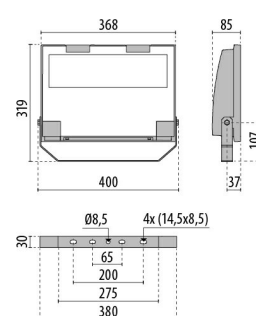

GUELL 2 A/W

Part number	3115129
Lampholder:	LED
Light source:	LED
Wattage:	74 W
Finishing:	GR-94 / Metallic grey / Textured
Insulation class:	I
IP degree of protection:	IP66
IK-J-xxIP:	IK07 3J xx5
CRI:	80
Colour temperature:	3000
Power factor / COS Φ:	0.9
Optic:	Asymmetric Wide optics
Lightsource lumen output (lm):	11196 lm
Luminaire lumen output (lm):	9605 lm
L:	L90
B:	B20
Lifetime:	80000 h
Min. ambient temperature (°C):	-20
Max. ambient temperature (°C):	30
IPEA* (road lighting):	A6+
IPEA* (large areas, roundabouts):	A7+
IPEA* (cycle-pedestrian):	A5+
IPEA* (green areas):	A5+
IPEA* (historic city centers):	A10+
Luminous Intensity Class:	G*6

Description

- LED floodlight for indoor and outdoor, comprising:
- Die-cast aluminium housing, polyester powder coat finish ISO 9227/12944 - ISO 9223 (C5)
 - Extra clear, toughened, flat glass diffuser
 - High-performance polished, oxidised, iridescence-free, aluminium reflector (Al 99.99)
 - Anti-ageing custom moulded silicone sealing gasket(s)
 - Cable gland M20x1.5 for cables Ø 10- Ø 14 mm
 - High asymmetrical distributions low-glare optic options available (A50/W versions)
 - Stainless steel locking hardware
 - Fully integrated stainless steel aluminium spring clips
 - Powder-coated steel tiltable bracket
 - Openable and maintainable luminaire (future-proof)
 - Dimmable ballast available. Consult factory
 - Other colour temperatures (CCT) and colour rendering index (CRI) options available. Consult factory
 - For integral surge protection device (SPD) against mains overvoltages up to 10 kV (CM/DM) consult factory
 - Photometric data measure according to UNI EN 13032-4 and IES LM-79-08
 - Design by GIORGIO LODI

Photometric data

Technical drawings

OPTIONAL ACCESSORIES

GUELL 2

14173502
Protective grid GUELL 2

14174220
Connection box IP 66

14173394
Wall support 500 mm/19.69" GUELL
1/2

Metallic grey