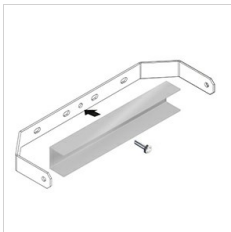

Description

- LED floodlight for indoor and outdoor, comprising:
- Die-cast aluminium housing, polyester powder coat finish ISO 9227/12944 - ISO 9223 (C5)
 - Extra clear, toughened, flat glass diffuser
 - High-performance polished, oxidised, iridescence-free, aluminium reflector (Al 99.99)
 - Anti-ageing custom moulded silicone sealing gasket(s)
 - Cable gland M20x1.5 for cables Ø 10- Ø 14 mm
 - High asymmetrical distributions low-glare optic options available (A50/W versions)
 - Stainless steel locking hardware
 - Fully integrated stainless steel aluminium spring clips
 - Powder-coated steel tiltable bracket
 - Openable and maintainable luminaire (future-proof)
 - Dimmable ballast available. Consult factory
 - Other colour temperatures (CCT) and colour rendering index (CRI) options available. Consult factory
 - For integral surge protection device (SPD) against mains overvoltages up to 10 kV (CM/DM) consult factory
 - Photometric data measure according to UNI EN 13032-4 and IES LM-79-08
 - Design by GIORGIO LODI

Photometric data

Technical drawings

OPTIONAL ACCESSORIES

GUELL 2

14173502
Protective grid GUELL 2

14174220
Connection box IP 66

14173394
Wall support 500 mm/19.69" GUELL
1/2

Metallic grey

14173494
Wall support 1000 mm/39.37" GUELL
1/2

Metallic grey

14174094
Single pole top support GUELL 2

Metallic grey

14174194
Double pole top support GUELL 2

Metallic grey

14460594
Reinforcing bracket GUELL 2 in
painted steel. Used to fasten the
floodlight with a single screw in the
centre of the bracket