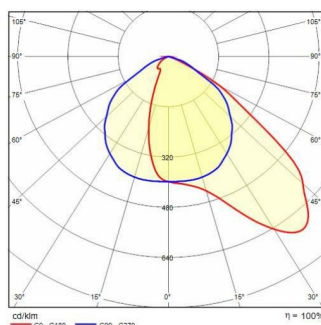

## GUELL 2 A/W

<b>Part number</b>	3115130
<b>Lampholder:</b>	LED
<b>Light source:</b>	LED
<b>Wattage:</b>	74 W
<b>Finishing:</b>	GR-94 / Metallic grey / Textured
<b>Insulation class:</b>	I
<b>IP degree of protection:</b>	IP66
<b>IK-J-xxIP:</b>	IK07 3J xx5
<b>CRI:</b>	70
<b>Colour temperature:</b>	5000
<b>Power factor / COS <math>\Phi</math>:</b>	0.9
<b>Optic:</b>	Asymmetric Wide optics
<b>Lightsource lumen output (lm):</b>	12413 lm
<b>Luminaire lumen output (lm):</b>	11008 lm
<b>L:</b>	L90
<b>B:</b>	B20
<b>Lifetime:</b>	80000 h
<b>Min. ambient temperature (°C):</b>	-20
<b>Max. ambient temperature (°C):</b>	30
<b>IPEA* (road lighting):</b>	A8+
<b>IPEA* (large areas, roundabouts):</b>	A10+
<b>IPEA* (cycle-pedestrian):</b>	A7+
<b>IPEA* (green areas):</b>	A7+
<b>IPEA* (historic city centers):</b>	A13+
<b>Luminous Intensity Class:</b>	G*6

### Photometric data