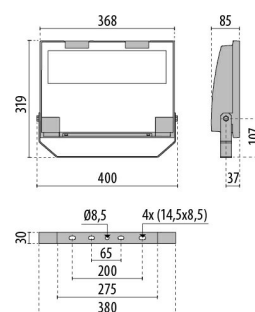

## GUELL 2 A/W

<b>Part number</b>	3115130
<b>Lampholder:</b>	LED
<b>Light source:</b>	LED
<b>Wattage:</b>	74 W
<b>Finishing:</b>	GR-94 / Metallic grey / Textured
<b>Insulation class:</b>	I
<b>IP degree of protection:</b>	IP66
<b>IK-J-xxIP:</b>	IK07 3J xx5
<b>CRI:</b>	70
<b>Colour temperature:</b>	5000
<b>Power factor / COS <math>\Phi</math>:</b>	0.9
<b>Optic:</b>	Asymmetric Wide optics
<b>Lightsource lumen output (lm):</b>	12413 lm
<b>Luminaire lumen output (lm):</b>	11008 lm
<b>L:</b>	L90
<b>B:</b>	B20
<b>Lifetime:</b>	80000 h
<b>Min. ambient temperature (°C):</b>	-20
<b>Max. ambient temperature (°C):</b>	30
<b>IPEA* (road lighting):</b>	A8+
<b>IPEA* (large areas, roundabouts):</b>	A10+
<b>IPEA* (cycle-pedestrian):</b>	A7+
<b>IPEA* (green areas):</b>	A7+
<b>IPEA* (historic city centers):</b>	A13+
<b>Luminous Intensity Class:</b>	G*6

### Technical drawings