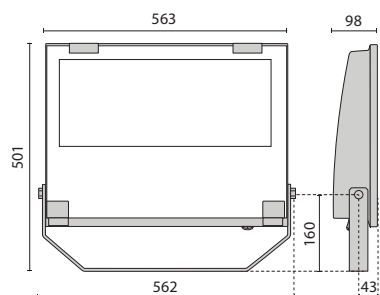

GUELL 3
A/W

GUELL 3
A50/W

GUELL 3
S/W

GUELL 3 S/W

IK07 3J xx5

LAMPHOLDER	WATTAGE	CLASS	CRI	KELVIN	COS ϕ $\geq 0,9$	OPTIC	OPTIC BEAM	LIGHTSOURCE LUMEN OUTPUT	LUMINAIRE LUMEN OUTPUT	L	B	LIFETIME	COLOUR/ RAL	PART NUMBER
Power LED dimmable 1-10 V 220-240 V 50/60 Hz														
LED	317 W	I	80	4000	•	S/W	-	44312 lm	36028 lm	70	10	130000 h	●	06171694
LED	238 W	I	80	4000	•	S/W	-	33234 lm	26947 lm	70	10	130000 h	●	06172894