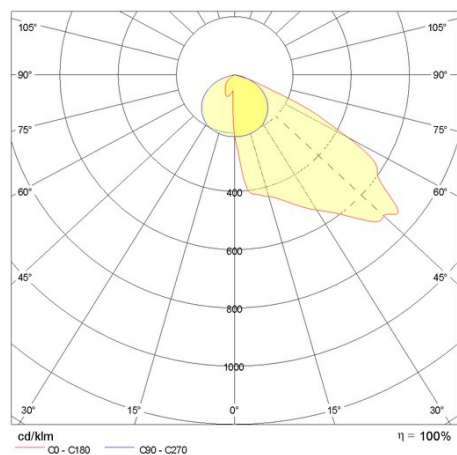

Photometric data