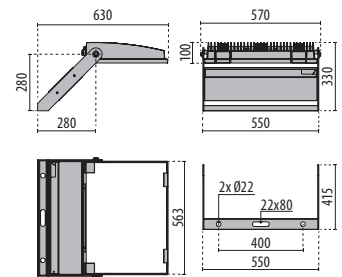

GUELL 4

Scan the QR-code for the latest information

■ GR-94 / Metallic grey / Textured

LED floodlight for indoor and outdoor, comprising:

- → Die-cast aluminium housing, polyester powder coat finish ISO 9227/12944 - ISO 9223 (C5)
- → Extra clear, toughened, flat glass diffuser
- → High-performance polished, oxidised, iridescence-free, aluminium reflector (Al 99.99)
- → Anti-ageing custom moulded silicone sealing gasket(s)
- → Technopolymer electrical connection box
- → Cable gland for cables Ø 7 - Ø 17 mm
- → High asymmetrical distributions low-glare optic options available (A50/W versions)
- → Stainless steel locking hardware
- → Fully integrated stainless steel aluminium spring clips
- → Galvanised powder-coated steel bracket
- → Polyester powder coat steel sheet gear housing
- → Integral surge protection device (SPD) against mains overvoltages up to 10 kV (CM/DM)
- → Openable and maintainable luminaire (future-proof)
- → Other colour temperatures (CCT) and colour rendering index (CRI) options available. Consult factory
- → Consult factory for dimmable DALI versions with remote supply unit, up to a 50-metre maximum distance (A50/W models only)
- → Photometric data measure according to UNI EN 13032-4 and IES LM-79-08
- → Design by GIORGIO LODI

Identifying and classifying our optics