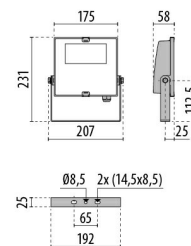

GUELL ZERO S/M

Part number	06149080
Lampholder:	LED
Light Source:	LED
Wattage:	15 W
Finish:	BK-RAL9005 / Black RAL9005 / Glossy
Insulation class:	I
Degree of protection:	IP66
IK-J-xxIP:	IK06 1.2J xx3
CRI:	80
Kelvin:	4000
Power factor:	$\text{COS}\phi \geq 0,9$
Optic:	Symmetric medium reflector
Lightsource lumen output:	1888 lm
Luminaire lumen output:	1484 lm
L:	L70
B:	B10
Lifetime:	150000 h
Ta MIN luminaire:	-15°
Ta MAX luminaire:	35°
ULR:	0%
IPEA* (Street Lighting):	A++
IPEA* (Area Lighting):	A3+
IPEA* (Cycle/Pedestrian Lighting):	A++
IPEA* (Green Areas):	A++
IPEA* (Historical Areas):	A5+
Luminous Intensity Class:	G*6

Photometric data

Technical drawings

OPTIONAL ACCESSORIES

GUELL ZERO

14453380
500 mm arm completes with
connection base GUELL ZERO

Black RAL9005

14453480
1000 mm arm completes with
connection base GUELL ZERO