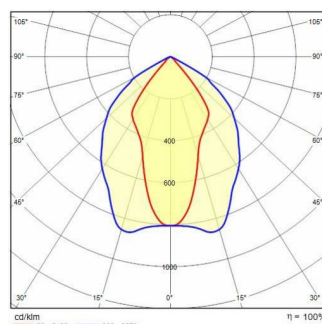

Photometric data