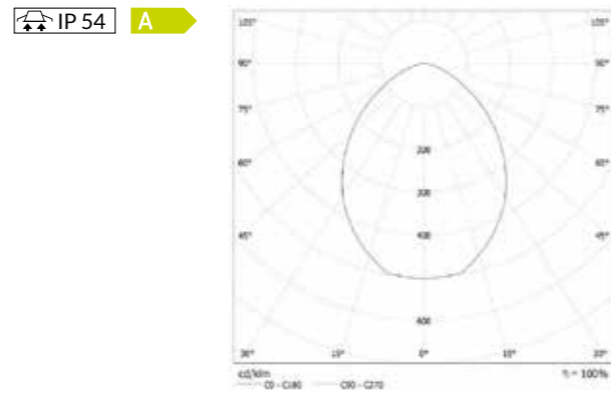

HALL LED ESSENTIAL MEDIUM

OPTIC

Microcell polycarbonate internal reflector and opal micropism polycarbonate diffuser UGR<19.
CUT OFF > 10°.