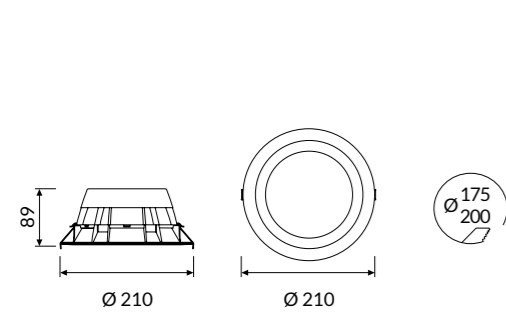

HALL LED ESSENTIAL MEDIUM

OPTIC

Microcell polycarbonate internal reflector and opal micropism polycarbonate diffuser UGR<19.
CUT OFF > 10°.