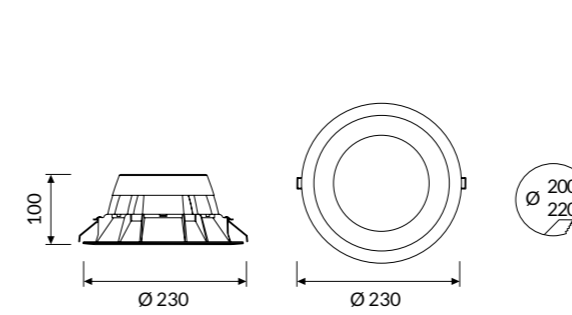

HALL LED ESSENTIAL LARGE

OPTIC

Microcell polycarbonate internal reflector and opal micropism polycarbonate diffuser UGR<19.
CUT OFF > 10°.