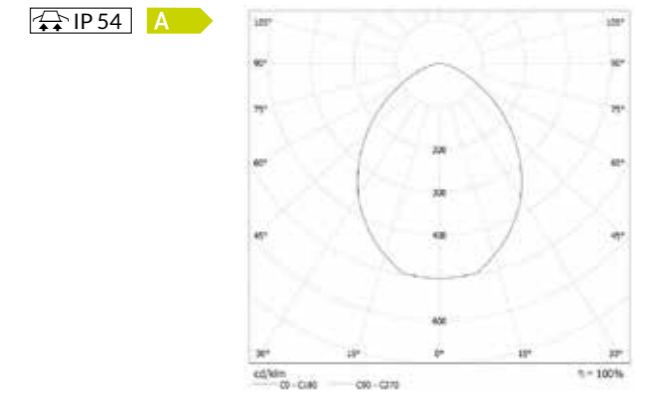

HALL LED ESSENTIAL LARGE

OPTIC

Microcell polycarbonate internal reflector and opal micropism polycarbonate diffuser UGR<19.
CUT OFF > 10°.