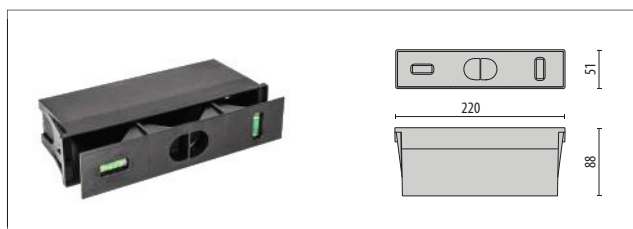

INSERT+ 1

IK07 2J xx5

LAMPHOLDER	WATTAGE	CLASS	CRI	KELVIN	COS ϕ $\geq 0,9$	OPTIC	OPTIC BEAM	LIGHTSOURCE LUMEN OUTPUT	LUMINAIRE LUMEN OUTPUT	L	B	LIFETIME	COLOUR/ RAL	PART NUMBER
LED	7 W	I	80	4000		A37/M	-	850 lm	275 lm	80	10	60000 h	●	304117
LED	7 W	I	80	3000		A37/M	-	825 lm	250 lm	80	10	60000 h	●	304116
LED	7 W	I	80	4000		A37/M	-	850 lm	275 lm	80	10	60000 h	●	304119
LED	7 W	I	80	3000		A37/M	-	825 lm	250 lm	80	10	60000 h	●	304118
LED	7 W	I	80	4000		A37/M	-	850 lm	275 lm	80	10	60000 h	○	304115
LED	7 W	I	80	3000		A37/M	-	825 lm	250 lm	80	10	60000 h	○	304114

INSERT+ 2

IK07 2J xx5

LAMPHOLDER	WATTAGE	CLASS	CRI	KELVIN	COS ϕ $\geq 0,9$	OPTIC	OPTIC BEAM	LIGHTSOURCE LUMEN OUTPUT	LUMINAIRE LUMEN OUTPUT	L	B	LIFETIME	COLOUR/ RAL	PART NUMBER
LED	10 W	I	80	4000		A25/W	-	1410 lm	553 lm	80	10	60000 h	●	304123
LED	10 W	I	80	3000		A25/W	-	1350 lm	503 lm	80	10	60000 h	●	304122
LED	10 W	I	80	4000		A25/W	-	1410 lm	553 lm	80	10	60000 h	●	304125
LED	10 W	I	80	3000		A25/W	-	1350 lm	503 lm	80	10	60000 h	●	304124
LED	10 W	I	80	4000		A25/W	-	1410 lm	553 lm	80	10	60000 h	○	304121
LED	10 W	I	80	3000		A25/W	-	1350 lm	503 lm	80	10	60000 h	○	304120

MANDATORY ACCESSORIES

All INSERT + recessed fixing kits are equipped with a cover with spirit levels to facilitate correct position during installation.

Complete unit

1A+1B = please order 2 codes

COMPONENTS

- **A** luminaire
- **B** recessed fixing kit

DESCRIPTION	COLOR	PART NUMBER
INSERT+ 1		
Recessed box INSERT+ 1		310475
INSERT+ 2		
Recessed box Insert + 2		310490

310475

310490