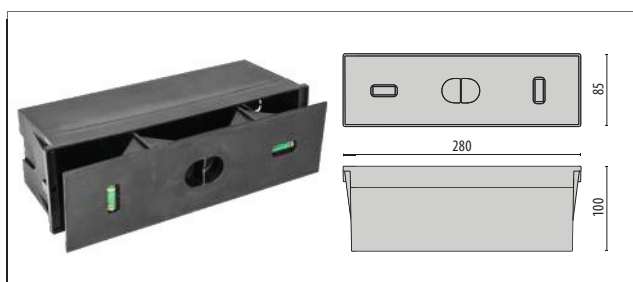

INSERT+ 1

IK07 2J xx5

LAMPHOLDER	WATTAGE	CLASS	CRI	KELVIN	COS ϕ $\geq 0,9$	OPTIC	OPTIC BEAM	LIGHTSOURCE LUMEN OUTPUT	LUMINAIRE LUMEN OUTPUT	L	B	LIFETIME	COLOUR/ RAL	PART NUMBER
LED	7 W	I	80	4000		A37/M	-	850 lm	275 lm	80	10	60000 h	●	304117
LED	7 W	I	80	3000		A37/M	-	825 lm	250 lm	80	10	60000 h	●	304116
LED	7 W	I	80	4000		A37/M	-	850 lm	275 lm	80	10	60000 h	●	304119
LED	7 W	I	80	3000		A37/M	-	825 lm	250 lm	80	10	60000 h	●	304118
LED	7 W	I	80	4000		A37/M	-	850 lm	275 lm	80	10	60000 h	○	304115
LED	7 W	I	80	3000		A37/M	-	825 lm	250 lm	80	10	60000 h	○	304114

INSERT+ 2

IK07 2J xx5

LAMPHOLDER	WATTAGE	CLASS	CRI	KELVIN	COS ϕ $\geq 0,9$	OPTIC	OPTIC BEAM	LIGHTSOURCE LUMEN OUTPUT	LUMINAIRE LUMEN OUTPUT	L	B	LIFETIME	COLOUR/ RAL	PART NUMBER
LED	10 W	I	80	4000		A25/W	-	1410 lm	553 lm	80	10	60000 h	●	304123
LED	10 W	I	80	3000		A25/W	-	1350 lm	503 lm	80	10	60000 h	●	304122
LED	10 W	I	80	4000		A25/W	-	1410 lm	553 lm	80	10	60000 h	●	304125
LED	10 W	I	80	3000		A25/W	-	1350 lm	503 lm	80	10	60000 h	●	304124
LED	10 W	I	80	4000		A25/W	-	1410 lm	553 lm	80	10	60000 h	○	304121
LED	10 W	I	80	3000		A25/W	-	1350 lm	503 lm	80	10	60000 h	○	304120

MANDATORY ACCESSORIES

All INSERT + recessed fixing kits are equipped with a cover with spirit levels to facilitate correct position during installation.

Complete unit

1A+1B = please order 2 codes

COMPONENTS

- **A** luminaire
- **B** recessed fixing kit

DESCRIPTION	COLOR	PART NUMBER
INSERT+ 1		
Recessed box INSERT+ 1		310475
INSERT+ 2		
Recessed box Insert + 2		310490

310475

310490