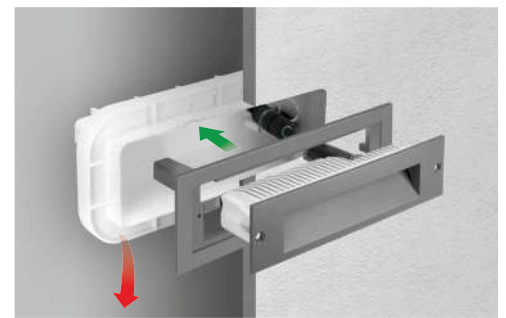

INSERT+ 1/2

INSERT+ 1

INSERT+ 2

- GR-94 / Metallic grey / Textured
- AN-96 / Anthracite gray / Textured
- WH-87 / White / Textured

YouTube video

- Series of wall recessed luminaires for indoor and outdoor general lighting use in two sizes, comprising:
 - Painted die-cast aluminium housing
 - Diffuser in flat glass, internally frosted
 - Silicone gasket
 - External electrical connection with sealed plug-socket QUICK, complete with cable
 - Electrical connector for wires Ø 7 - Ø 12 mm
 - LED versions include 220-240 V 50/60 Hz safety transformer
 - Stainless steel locking screws
 - The fixture requires recessed fixing box which must be ordered separately
 - The recessed box is equipped with a removable cover and provided with two spirit levels to facilitate the installation process
 - INSERT+ 1/2 could be installed in existing recess boxes of INSERT 1/2 thanks to the dedicated adapter accessory
 - Supplied with 0,2 m pre-wired HORN5 cable
 - For the Insert+2 series, connectors for through wiring connections are available as accessories. Connectors fit wires measuring Ø 7 - Ø 10,5 mm and Ø 14 - Ø 17 mm

The product is provided pre-cabled with brass cable clamp.

The fixture requires recessed fixing box which must be ordered separately.

INSERT+ 1

IK07 2J xx5

LAMPHOLDER	WATTAGE	CLASS	CRI	KELVIN	COS ϕ $\geq 0,9$	OPTIC	OPTIC BEAM	LIGHTSOURCE LUMEN OUTPUT	LUMINAIRE LUMEN OUTPUT	L	B	LIFETIME	COLOUR/ RAL	PART NUMBER
LED	7 W	I	80	4000		A37/M	-	850 lm	275 lm	80	10	60000 h	●	304117
LED	7 W	I	80	3000		A37/M	-	825 lm	250 lm	80	10	60000 h	●	304116
LED	7 W	I	80	4000		A37/M	-	850 lm	275 lm	80	10	60000 h	●	304119
LED	7 W	I	80	3000		A37/M	-	825 lm	250 lm	80	10	60000 h	●	304118
LED	7 W	I	80	4000		A37/M	-	850 lm	275 lm	80	10	60000 h	○	304115
LED	7 W	I	80	3000		A37/M	-	825 lm	250 lm	80	10	60000 h	○	304114