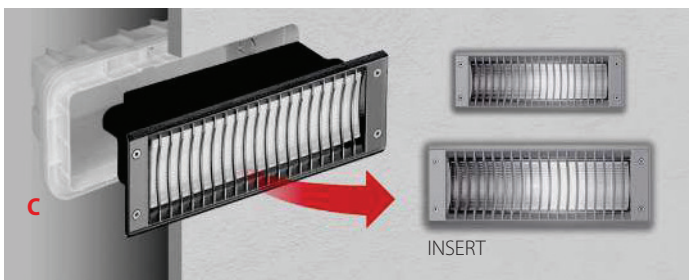

INSERT+ 1/2

INSERT+ 1

INSERT+ 2

- GR-94 / Metallic grey / Textured
- AN-96 / Anthracite gray / Textured
- WH-87 / White / Textured

YouTube video

- Series of wall recessed luminaires for indoor and outdoor general lighting use in two sizes, comprising:
 - Painted die-cast aluminium housing
 - Diffuser in flat glass, internally frosted
 - Silicone gasket
 - External electrical connection with sealed plug-socket QUICK, complete with cable
 - Electrical connector for wires Ø 7 - Ø 12 mm
 - LED versions include 220-240 V 50/60 Hz safety transformer
 - Stainless steel locking screws
 - The fixture requires recessed fixing box which must be ordered separately
 - The recessed box is equipped with a removable cover and provided with two spirit levels to facilitate the installation process
 - INSERT+ 1/2 could be installed in existing recess boxes of INSERT 1/2 thanks to the dedicated adapter accessory
 - Supplied with 0,2 m pre-wired HORN5 cable
 - For the Insert+2 series, connectors for through wiring connections are available as accessories. Connectors fit wires measuring Ø 7 - Ø 10,5 mm and Ø 14 - Ø 17 mm

MANDATORY ACCESSORIES

All INSERT + recessed fixing kits are equipped with a cover with spirit levels to facilitate correct position during installation.

Complete unit

1A+1B = please order 2 codes

COMPONENTS

- A** luminaire
- B** recessed fixing kit

DESCRIPTION	COLOR	PART NUMBER
INSERT+ 1		
Recessed box INSERT+ 1		310475
INSERT+ 2		
Recessed box Insert + 2		310490

310475

310490

OPTIONAL ACCESSORIES

Complete unit

1A+1B = please order 2 codes

COMPONENTS

- A** luminaire
- B** adaptor
- C** recessed fixing kit

DESCRIPTION	COLOR	PART NUMBER
INSERT+ 1		
Adaptor INSERT+ 1	○	310476
Adaptor INSERT+ 1	●	310477
Adaptor INSERT+ 1	●	310478
INSERT+ 2		
Adaptor INSERT+ 2	○	310487
Adaptador INSERT+ 2	●	310488
Adaptor NSERT+ 2	●	310489
Connection Kit Y 3-way D.14-17mm IP68		310495
Connection Kit Y 3-way D.7-10.5mm IP68		310496