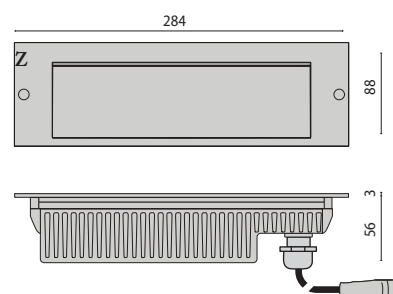

INSERT+ 2

IK07 2J xx5

LAMPHOLDER	WATTAGE	CLASS	CRI	KELVIN	COS ϕ $\geq 0,9$	OPTIC	OPTIC BEAM	LIGHTSOURCE LUMEN OUTPUT	LUMINAIRE LUMEN OUTPUT	L	B	LIFETIME	COLOUR/ RAL	PART NUMBER
LED	10 W	I	80	4000		A25/W	-	1410 lm	553 lm	80	10	60000 h	●	304123
LED	10 W	I	80	3000		A25/W	-	1350 lm	503 lm	80	10	60000 h	●	304122
LED	10 W	I	80	4000		A25/W	-	1410 lm	553 lm	80	10	60000 h	●	304125
LED	10 W	I	80	3000		A25/W	-	1350 lm	503 lm	80	10	60000 h	●	304124
LED	10 W	I	80	4000		A25/W	-	1410 lm	553 lm	80	10	60000 h	○	304121
LED	10 W	I	80	3000		A25/W	-	1350 lm	503 lm	80	10	60000 h	○	304120