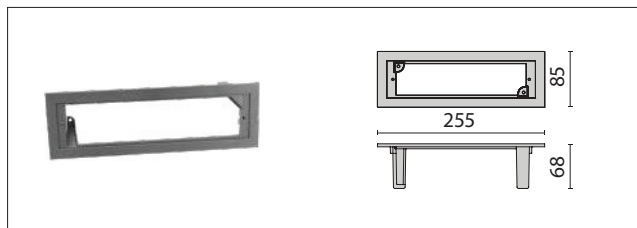

INSERT+ 1/2

INSERT+ 1

INSERT+ 2

- GR-94 / Metallic grey / Textured
- AN-96 / Anthracite gray / Textured
- WH-87 / White / Textured

YouTube video

- Series of wall recessed luminaires for indoor and outdoor general lighting use in two sizes, comprising:
 - Painted die-cast aluminium housing
 - Diffuser in flat glass, internally frosted
 - Silicone gasket
 - External electrical connection with sealed plug-socket QUICK, complete with cable
 - Electrical connector for wires Ø 7 - Ø 12 mm
 - LED versions include 220-240 V 50/60 Hz safety transformer
 - Stainless steel locking screws
 - The fixture requires recessed fixing box which must be ordered separately
 - The recessed box is equipped with a removable cover and provided with two spirit levels to facilitate the installation process
 - INSERT+ 1/2 could be installed in existing recess boxes of INSERT 1/2 thanks to the dedicated adapter accessory
 - Supplied with 0,2 m pre-wired HORN5 cable
 - For the Insert+2 series, connectors for through wiring connections are available as accessories. Connectors fit wires measuring Ø 7 - Ø 10,5 mm and Ø 14 - Ø 17 mm

- A** luminaire
- B** recessed fixing kit

DESCRIPTION	COLOR	PART NUMBER
INSERT+ 1		
Recessed box INSERT+ 1		310475
INSERT+ 2		
Recessed box Insert + 2		310490

310475

310490

OPTIONAL ACCESSORIES

Complete unit

1A+1B = please order 2 codes

COMPONENTS

- A** luminaire
- B** adaptor
- C** recessed fixing kit

DESCRIPTION	COLOR	PART NUMBER
INSERT+ 1		
Adaptor INSERT+ 1	○	310476
Adaptor INSERT+ 1	●	310477
Adaptor INSERT+ 1	●	310478
INSERT+ 2		
Adaptor INSERT+ 2	○	310487
Adaptador INSERT+ 2	●	310488
Adaptor NSERT+ 2	●	310489
Connection Kit Y 3-way D.14-17mm IP68		310495
Connection Kit Y 3-way D.7-10.5mm IP68		310496