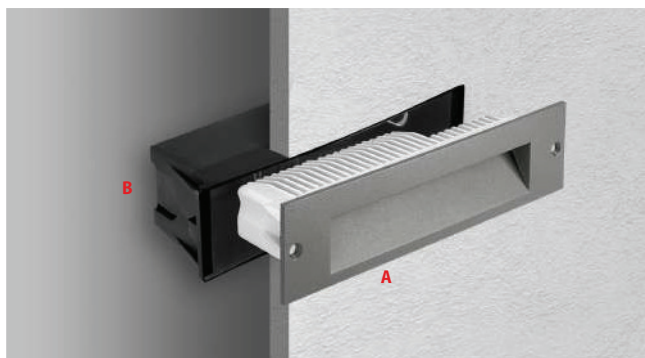

MANDATORY ACCESSORIES

All INSERT + recessed fixing kits are equipped with a cover with spirit levels to facilitate correct position during installation.

Complete unit

1A+1B = please order 2 codes

COMPONENTS

- **A** luminaire
- **B** recessed fixing kit

DESCRIPTION	COLOR	PART NUMBER
INSERT+ 1		
Recessed box INSERT+ 1		310475
INSERT+ 2		
Recessed box Insert + 2		310490