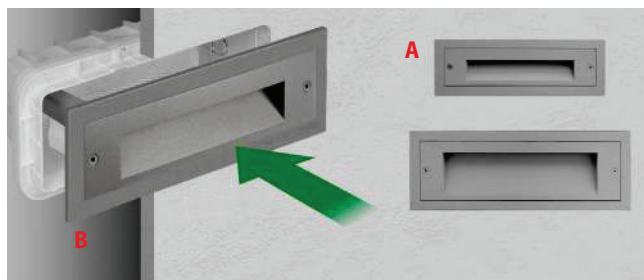

INSERT+ 1/2

INSERT+ 1

INSERT+ 2

- GR-94 / Metallic grey / Textured
- AN-96 / Anthracite gray / Textured
- WH-87 / White / Textured

YouTube video

- Series of wall recessed luminaires for indoor and outdoor general lighting use in two sizes, comprising:
 - Painted die-cast aluminium housing
 - Diffuser in flat glass, internally frosted
 - Silicone gasket
 - External electrical connection with sealed plug-socket QUICK, complete with cable
 - Electrical connector for wires Ø 7 - Ø 12 mm
 - LED versions include 220-240 V 50/60 Hz safety transformer
 - Stainless steel locking screws
 - The fixture requires recessed fixing box which must be ordered separately
 - The recessed box is equipped with a removable cover and provided with two spirit levels to facilitate the installation process
 - INSERT+ 1/2 could be installed in existing recess boxes of INSERT 1/2 thanks to the dedicated adapter accessory
 - Supplied with 0,2 m pre-wired HORN5 cable
 - For the Insert+2 series, connectors for through wiring connections are available as accessories. Connectors fit wires measuring Ø 7 - Ø 10,5 mm and Ø 14 - Ø 17 mm

- A** luminaire
- B** recessed fixing kit

DESCRIPTION	COLOR	PART NUMBER
INSERT+ 1		
Recessed box INSERT+ 1		310475
INSERT+ 2		
Recessed box Insert + 2		310490

310475

310490

OPTIONAL ACCESSORIES

Complete unit

1A+1B = please order 2 codes

COMPONENTS

- A** luminaire
- B** adaptor
- C** recessed fixing kit

DESCRIPTION	COLOR	PART NUMBER
INSERT+ 1		
Adaptor INSERT+ 1	○	310476
Adaptor INSERT+ 1	●	310477
Adaptor INSERT+ 1	●	310478
INSERT+ 2		
Adaptor INSERT+ 2	○	310487
Adaptador INSERT+ 2	●	310488
Adaptor NSERT+ 2	●	310489
Connection Kit Y 3-way D.14-17mm IP68		310495
Connection Kit Y 3-way D.7-10.5mm IP68		310496