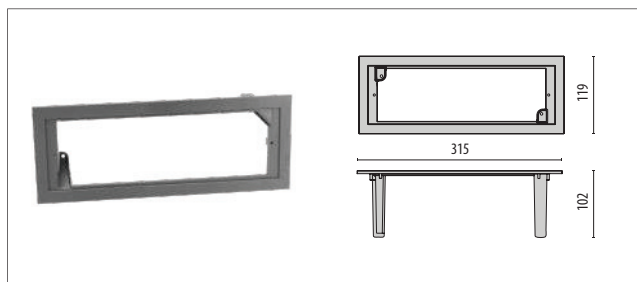

- **310487** - WH1
- **310488** - GR3
- **310489** - AN3

- **310495** - Ø 14-17 mm
- **310496** - Ø 7-10,5 mm