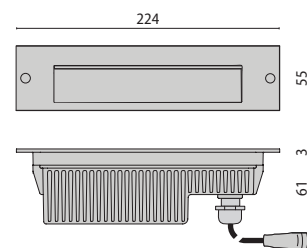

INSERT+ 1/2

INSERT+ 1

INSERT+ 2

- GR-94 / Metallic grey / Textured
- AN-96 / Anthracite gray / Textured
- WH-87 / White / Textured

YouTube video

- Series of wall recessed luminaires for indoor and outdoor general lighting use in two sizes, comprising:
 - Painted die-cast aluminium housing
 - Diffuser in flat glass, internally frosted
 - Silicone gasket
 - External electrical connection with sealed plug-socket QUICK, complete with cable
 - Electrical connector for wires Ø 7 - Ø 12 mm
 - LED versions include 220-240 V 50/60 Hz safety transformer
 - Stainless steel locking screws
 - The fixture requires recessed fixing box which must be ordered separately
 - The recessed box is equipped with a removable cover and provided with two spirit levels to facilitate the installation process
 - INSERT+ 1/2 could be installed in existing recess boxes of INSERT 1/2 thanks to the dedicated adapter accessory
 - Supplied with 0,2 m pre-wired HORN5 cable
 - For the Insert+2 series, connectors for through wiring connections are available as accessories. Connectors fit wires measuring Ø 7 - Ø 10,5 mm and Ø 14 - Ø 17 mm

The product is provided pre-cabled with brass cable clamp.

The fixture requires recessed fixing box which must be ordered separately.

INSERT+ 1

IK07 2J xx5

LAMPHOLDER	WATTAGE	CLASS	CRI	KELVIN	COS ϕ $\geq 0,9$	OPTIC	OPTIC BEAM	LIGHTSOURCE LUMEN OUTPUT	LUMINAIRE LUMEN OUTPUT	L	B	LIFETIME	COLOUR/ RAL	PART NUMBER
LED	7 W	I	80	4000		A37/M	-	850 lm	275 lm	80	10	60000 h	●	304117
LED	7 W	I	80	3000		A37/M	-	825 lm	250 lm	80	10	60000 h	●	304116
LED	7 W	I	80	4000		A37/M	-	850 lm	275 lm	80	10	60000 h	●	304119
LED	7 W	I	80	3000		A37/M	-	825 lm	250 lm	80	10	60000 h	●	304118
LED	7 W	I	80	4000		A37/M	-	850 lm	275 lm	80	10	60000 h	○	304115
LED	7 W	I	80	3000		A37/M	-	825 lm	250 lm	80	10	60000 h	○	304114