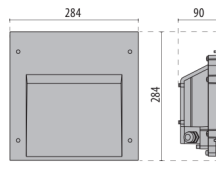

INSERT+ 3

Wall recessed luminaire, for indoor and outdoor use in solid and hollow walls, for general lighting, comprising:

- → Die-cast painted aluminium housing and trim
- → Tempered clear glass diffuser
- → Diffuser in flat glass, internally frosted
- → Silicone gasket
- → External electrical connection with sealed plug-socket QUICK, complete with cable
- → Electrical connector for wires Ø 7 - Ø 12 mm
- → LED versions include 220-240 V 50/60 Hz safety transformer
- → Stainless steel locking screws
- → The fixture requires recessed fixing box which must be ordered separately
- → Supplied with 0,5 m pre-wired H07RN-F cable
- → Anti-tamper kit available as an accessory
- → Available for thorough wiring as accessories. Connectors fit Ø 7 - Ø 10,5 mm and Ø 14 - Ø 17 mm cables

- GR-94 / Metallic grey / Textured
- AN-96 / Anthracite gray / Textured

INSERT+ 3 A/W

IK10 20J xx9

SOURCE	POWER	KELVIN	COLOUR/RAL	CRI	CLASS	OPTIC	NOMINAL LUMEN OUTPUT	LUMINAIRE LUMINOUS FLUX	LIFETIME	CODE
Power LED 220/240 V 50/60 Hz										
LED	27 W	3000 K	●	80	I	A/W	4020 lm	1502 lm	L80 B10 60000 h	3100876
LED	27 W	4000 K	●	80	I	A/W	4140 lm	1592 lm	L80 B10 60000 h	3100878
LED	27 W	3000 K	●	80	I	A/W	4020 lm	1502 lm	L80 B10 60000 h	3100877
LED	27 W	4000 K	●	80	I	A/W	4140 lm	1592 lm	L80 B10 60000 h	3100879

INSERT+ 3 A26/W

IK10 20J xx9

SOURCE	POWER	KELVIN	COLOUR/RAL	CRI	CLASS	OPTIC	NOMINAL LUMEN OUTPUT	LUMINAIRE LUMINOUS FLUX	LIFETIME	CODE
Power LED 220/240 V 50/60 Hz										
LED	26 W	3000 K	●	80	I	A26/W	3450 lm	1388 lm	L80 B10 125000 h	3100880
LED	26 W	4000 K	●	80	I	A26/W	3585 lm	1399 lm	L80 B10 125000 h	3100882
LED	26 W	3000 K	●	80	I	A26/W	3450 lm	1388 lm	L80 B10 125000 h	3100881
LED	26 W	4000 K	●	80	I	A26/W	3585 lm	1399 lm	L80 B10 125000 h	3100875