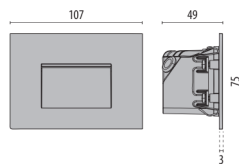

INSERT+ ZERO CLIP

IK08 5J xx5

SOURCE	POWER	KELVIN	COLOUR/RAL	CRI	CLASS	OPTIC	NOMINAL LUMEN OUTPUT	LUMINAIRE LUMINOUS FLUX	LIFETIME	CODE
Power LED 220/240 V 50/60 Hz										
LED	5 W	3000 K	○	80	I	A/M	511 lm	142 lm	L80 B10 60000 h	3100062
LED	5 W	3000 K	●	80	I	A/M	511 lm	142 lm	L80 B10 60000 h	3100064
LED	5 W	3000 K	●	80	I	A/M	511 lm	142 lm	L80 B10 60000 h	3100066