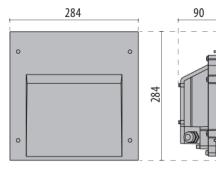

INSERT+ 3 A/W

IK10 20J xx9

SOURCE	POWER	KELVIN	COLOUR/RAL	CRI	CLASS	OPTIC	NOMINAL LUMEN OUTPUT	LUMINAIRE LUMINOUS FLUX	LIFETIME	CODE
Power LED 220/240 V 50/60 Hz										
LED	27 W	3000 K	●	80	I	A/W	4020 lm	1502 lm	L80 B10 60000 h	3100876
LED	27 W	4000 K	●	80	I	A/W	4140 lm	1592 lm	L80 B10 60000 h	3100878
LED	27 W	3000 K	●	80	I	A/W	4020 lm	1502 lm	L80 B10 60000 h	3100877
LED	27 W	4000 K	●	80	I	A/W	4140 lm	1592 lm	L80 B10 60000 h	3100879