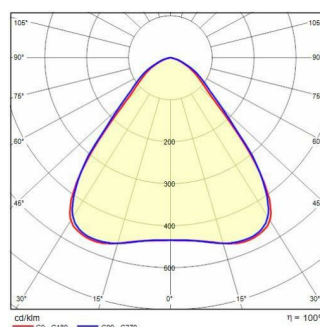

LAMA+ MINI S/EW

Part number	3101198
Lampholder:	LED
Light Source:	LED
Wattage:	52 W
Finish:	WH-87 / White / Textured
Insulation class:	I
Degree of protection:	IP66
IK-J-xxIP:	IK06 1J xx3
CRI:	80
Kelvin:	4000
Power factor:	COS ϕ \geq 0,9
Optic:	SYMMETRIC EXTRA WIDE REFLECTOR
Lightsource lumen output:	8064 lm
Luminaire lumen output:	6454 lm
L:	L70
B:	B10
Lifetime:	60000 h
Ta MIN luminaire:	-25°
Ta MAX luminaire:	35°

Photometric data

Technical drawings