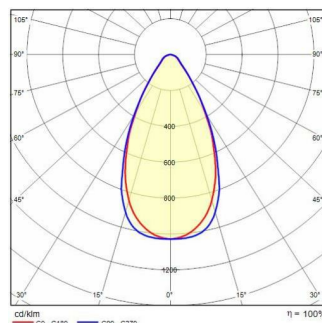

LAMA+ MINI S/W

Part number	3101186
Lampholder:	LED
Light Source:	LED
Wattage:	52 W
Finish:	WH-87 / White / Textured
Insulation class:	I
Degree of protection:	IP66
IK-J-xxIP:	IK06 1J xx3
CRI:	80
Kelvin:	4000
Power factor:	COSφ ≥ 0,9
Optic:	SYMMETRIC WIDE REFLECTOR
Lightsource lumen output:	8064 lm
Luminaire lumen output:	6117 lm
L:	L70
B:	B10
Lifetime:	60000 h
Ta MIN luminaire:	-15°
Ta MAX luminaire:	35°

Photometric data

Technical drawings