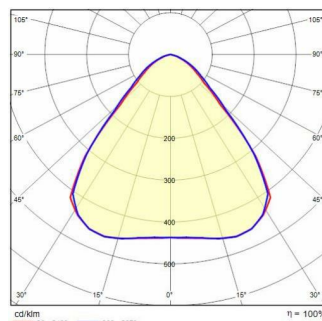

LAMA+ MINI S/EW

Part number	3101189
Lampholder:	LED
Light Source:	LED
Wattage:	72 W
Finish:	WH-87 / White / Textured
Insulation class:	I
Degree of protection:	IP66
IK-J-xxIP:	IK06 1J xx3
CRI:	80
Kelvin:	4000
Power factor:	COS ϕ \geq 0,9
Optic:	SYMMETRIC EXTRA WIDE REFLECTOR
Lightsource lumen output:	12204 lm
Luminaire lumen output:	9805 lm
L:	L70
B:	B10
Lifetime:	60000 h
Ta MIN luminaire:	-40°
Ta MAX luminaire:	45°

Photometric data

Technical drawings