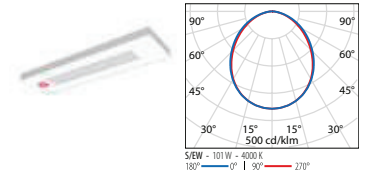

Power LED - dimmable DALI 220-240 V 50/60 Hz

101 W	I	-	80	4000	✓	S/EW	-	16272 lm	12213 lm	70	10	60000 h	● 3101708
72 W	I	-	80	4000	✓	S/EW	-	12204 lm	9464 lm	70	10	60000 h	● 3101709
52 W	I	-	80	4000	✓	S/EW	-	8064 lm	6543 lm	70	10	60000 h	● 3101710
39 W	I	-	80	4000	✓	S/EW	-	6048 lm	4818 lm	70	10	60000 h	● 3101711