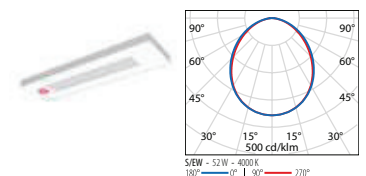

Power LED - emergency 1h - 220-240 V 50/60 Hz

52 W	I	-	80	4000	✓	S/EW	-	8064 lm	6543 lm	70	10	60000 h	● 3101714
39 W	I	-	80	4000	✓	S/EW	-	6048 lm	4818 lm	70	10	60000 h	● 3101715