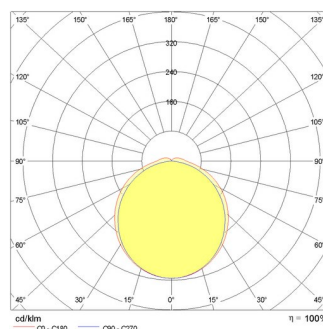

NORMA+ 60 CL

Part number	305940
Lampholder:	LED
Light Source:	LED
Wattage:	18 W
Finish:	GR-RAL7035 / Grey RAL7035 / Matt
Insulation class:	I
Degree of protection:	IP65
IK-J-xxIP:	IK09 15J xx7
CRI:	80
Kelvin:	4000
Power factor:	$\text{COS}\phi \geq 0,9$
Optic:	Symmetric extra wide reflector
Lightsource lumen output:	2718 lm
Luminaire lumen output:	2246 lm
L:	L80
B:	B10
Lifetime:	44000 h
Ta MIN luminaire:	-20°
Ta MAX luminaire:	45°

Photometric data

Technical drawings