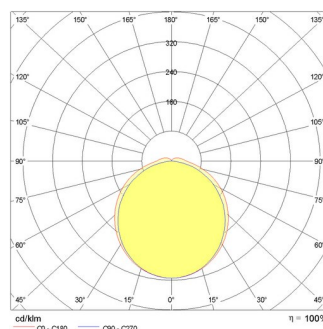

NORMA+ 60 CL

Part number	305941
Lampholder:	LED
Light Source:	LED
Wattage:	27 W
Finish:	GR-RAL7035 / Grey RAL7035 / Matt
Insulation class:	I
Degree of protection:	IP65
IK-J-xxIP:	IK09 15J xx7
CRI:	80
Kelvin:	4000
Power factor:	$\text{COS}\phi \geq 0,9$
Optic:	Symmetric extra wide reflector
Lightsource lumen output:	4077 lm
Luminaire lumen output:	3258 lm
L:	L80
B:	B10
Lifetime:	44000 h
Ta MIN luminaire:	-20°
Ta MAX luminaire:	45°

Photometric data

Technical drawings