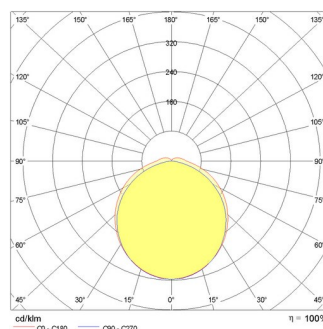

NORMA+ 150 CL

Part number	305947
Lampholder:	LED
Light Source:	LED
Wattage:	68 W
Finish:	GR-RAL7035 / Grey RAL7035 / Matt
Insulation class:	I
Degree of protection:	IP65
IK-J-xxIP:	IK09 15J xx7
CRI:	80
Kelvin:	4000
Power factor:	$\text{COS}\phi \geq 0,9$
Optic:	Symmetric extra wide reflector
Lightsource lumen output:	10268 lm
Luminaire lumen output:	8395 lm
L:	L80
B:	B10
Lifetime:	44000 h
Ta MIN luminaire:	-20°
Ta MAX luminaire:	35°

Photometric data

Technical drawings