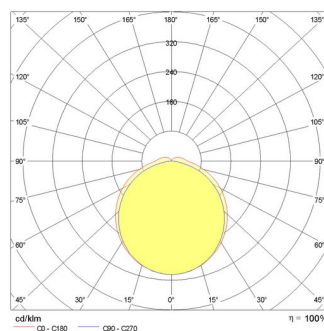

NORMA+ 120

Part number	305950
Lampholder:	LED
Light Source:	LED
Wattage:	25 W
Finish:	GR-RAL7035 / Grey RAL7035 / Matt
Insulation class:	I
Degree of protection:	IP65
IK-J-xxIP:	IK09 15J xx7
CRI:	80
Kelvin:	4000
Power factor:	$\text{COS}\phi \geq 0,9$
Optic:	Symmetric extra wide reflector
Lightsource lumen output:	3775 lm
Luminaire lumen output:	3002 lm
L:	L80
B:	B10
Lifetime:	44000 h
Ta MIN luminaire:	-20°
Ta MAX luminaire:	45°

Photometric data

Technical drawings