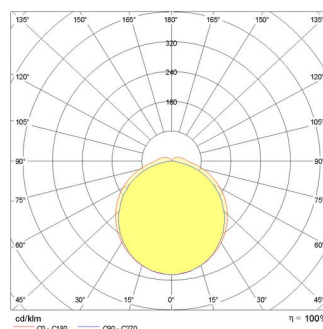

NORMA+ 120

Part number	305952
Lampholder:	LED
Light Source:	LED
Wattage:	45 W
Finish:	GR-RAL7035 / Grey RAL7035 / Matt
Insulation class:	I
Degree of protection:	IP65
IK-J-xxIP:	IK09 15J xx7
CRI:	80
Kelvin:	4000
Power factor:	$\text{COS}\phi \geq 0,9$
Optic:	Symmetric extra wide reflector
Lightsource lumen output:	6795 lm
Luminaire lumen output:	5215 lm
L:	L80
B:	B10
Lifetime:	44000 h
Ta MIN luminaire:	-20°
Ta MAX luminaire:	45°

Photometric data

Technical drawings