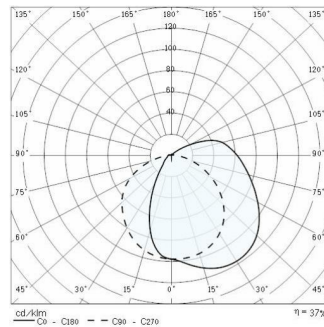

POLO 2

Part number	007706
Lampholder:	E27
Light Source:	INCANDESCENT LAMPS (A60)
Wattage:	1x75 W
Finish:	BK-81 / Black / Textured
Insulation class:	II
Degree of protection:	IP44
IK-J-xxIP:	IK06 1J xx3
Optic:	SYMMETRIC EXTRA WIDE REFLECTOR
Ta MIN luminaire:	-30°
Ta MAX luminaire:	45°

Description

- Wall and pole mounted luminaire for 45° directed light for indoor and outdoor, comprising:
- Technopolymer housing
 - Pressed glass diffuser with internal pattern, white painted internally
 - Class II
 - Stainless steel locking screws
 - The securing space allows installation on the recessed boxes
 - Only for resistance load: max 150 W, min 40 W
 - Recommended installation height: 2.1 m

PHOTOMETRIC DATA

TECHNICAL DRAWINGS

OPTIONAL ACCESSORIES

POLO

000500
Double Post