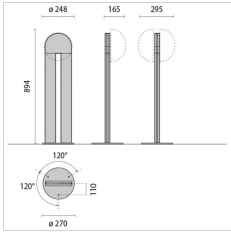

Description

- Wall and pole mounted luminaire for 45° directed light for indoor and outdoor, comprising:
- Technopolymer housing
 - Pressed glass diffuser with internal pattern, white painted internally
 - Class II
 - Stainless steel locking screws
 - The securing space allows installation on the recessed boxes
 - Only for resistance load: max 150 W, min 40 W
 - Recommended installation height: 2.1 m

PHOTOMETRIC DATA

TECHNICAL DRAWINGS

OPTIONAL ACCESSORIES

POLO

000500
Double Post