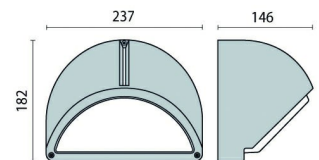

POLO 2

Part number	007706
Lampholder:	E27
Light Source:	INCANDESCENT LAMPS (A60)
Wattage:	1x75 W
Finish:	BK-81 / Black / Textured
Insulation class:	II
Degree of protection:	IP44
IK-J-xxIP:	IK06 1J xx3
Optic:	SYMMETRIC EXTRA WIDE REFLECTOR
Ta MIN luminaire:	-30°
Ta MAX luminaire:	45°

Description

- Wall and pole mounted luminaire for 45° directed light for indoor and outdoor, comprising:
- Technopolymer housing
 - Pressed glass diffuser with internal pattern, white painted internally
 - Class II
 - Stainless steel locking screws
 - The securing space allows installation on the recessed boxes
 - Only for resistance load: max 150 W, min 40 W
 - Recommended installation height: 2.1 m

PHOTOMETRIC DATA

TECHNICAL DRAWINGS

OPTIONAL ACCESSORIES

POLO

000500
Double Post