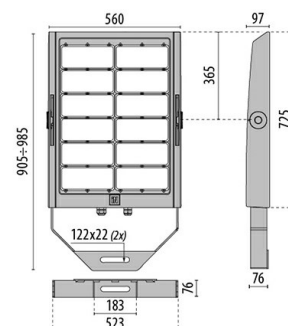

SQUARE PRO 64/2 C/I

Part number	06269594
Lampholder:	LED
Light Source:	LED
Wattage:	552 W
Finish:	GR-94 / Metallic grey / Textured
Insulation class:	I
Degree of protection:	IP66
IK-J-xxIP:	IK07 3J xx5
CRI:	90
Kelvin:	5700
Optic:	INTENSIVE CIRCLE REFLECTOR
Optic Beam:	10°
Lightsource lumen output:	62080 lm
Luminaire lumen output:	58243 lm
L:	L80
B:	B10
Lifetime:	108000 h
Ta MIN luminaire:	-40°
Ta MAX luminaire:	50°
ULR:	0%
IPEA* (Street Lighting):	B
IPEA* (Area Lighting):	A+
IPEA* (Cycle/Pedestrian Lighting):	A
IPEA* (Green Areas):	A
IPEA* (Historical Areas):	A3+
Luminous Intensity Class:	G*6

Description

- LED floodlight with superior output for interior and exterior professional lighting of large areas and sports' facilities, comprising of:
- Die-cast aluminium housing chemically pre-treated and painted with polyester powder coating
 - Optical unit comprising of lenses especially designed for a maximum performance and light distribution. The lenses are made of a specific optical polycarbonate which ensures the best available transmittance combined with the maximum achievable resistance to UV rays and heat
 - Intensive circular optic
 - Anti-aging silicone gasket
 - Built-in electrical connection box with aluminium cover
 - Waterproof cable gland M25x1.5 for cables Ø 9- Ø 16 mm
 - Light beam obtained by the combination of multiple LED modules
 - Colour rendering index Ra > 90
 - Stainless steel external screws
 - Steel bracket, hot galvanised and painted in polyester powder
 - Graduated goniometer for aiming purposes
 - The SQUARE PRO output includes the losses of the power unit
 - To feed the SQUARE PRO only use the supply groups supplied as accessories
 - Photometric data measure according to UNI EN 13032-4 and IES LM-79-08

Photometric data

Technical drawings

CONTROL GEAR

SQUARE PRO 64/2

14473401
Drivers unit 600 W - 1,4 A - 2CH - 220-240 V 50/60 Hz

14473894
Drivers box 600 W - 1,4 A - 2CH - 220-240 V 50/60 Hz

14473994
Drivers box 600 W 1,4A-2CH-DIM DALI