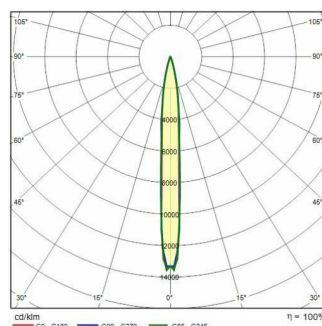

SQUARE PRO 64/2 C/I

Part number	06269594
Lampholder:	LED
Light Source:	LED
Wattage:	552 W
Finish:	GR-94 / Metallic grey / Textured
Insulation class:	I
Degree of protection:	IP66
IK-J-xxIP:	IK07 3J xx5
CRI:	90
Kelvin:	5700
Optic:	INTENSIVE CIRCLE REFLECTOR
Optic Beam:	10°
Lightsource lumen output:	62080 lm
Luminaire lumen output:	58243 lm
L:	L80
B:	B10
Lifetime:	108000 h
Ta MIN luminaire:	-40°
Ta MAX luminaire:	50°
ULR:	0%
IPEA* (Street Lighting):	B
IPEA* (Area Lighting):	A+
IPEA* (Cycle/Pedestrian Lighting):	A
IPEA* (Green Areas):	A
IPEA* (Historical Areas):	A3+
Luminous Intensity Class:	G*6

Description

- LED floodlight with superior output for interior and exterior professional lighting of large areas and sports' facilities, comprising of:
- Die-cast aluminium housing chemically pre-treated and painted with polyester powder coating
 - Optical unit comprising of lenses especially designed for a maximum performance and light distribution. The lenses are made of a specific optical polycarbonate which ensures the best available transmittance combined with the maximum achievable resistance to UV rays and heat
 - Intensive circular optic
 - Anti-aging silicone gasket
 - Built-in electrical connection box with aluminium cover
 - Waterproof cable gland M25x1.5 for cables Ø 9- Ø 16 mm
 - Light beam obtained by the combination of multiple LED modules
 - Colour rendering index Ra > 90
 - Stainless steel external screws
 - Steel bracket, hot galvanised and painted in polyester powder
 - Graduated goniometer for aiming purposes
 - The SQUARE PRO output includes the losses of the power unit
 - To feed the SQUARE PRO only use the supply groups supplied as accessories
 - Photometric data measure according to UNI EN 13032-4 and IES LM-79-08

Photometric data

Technical drawings

CONTROL GEAR

SQUARE PRO 64/2

14473401
Drivers unit 600 W - 1,4 A - 2CH - 220-240 V 50/60 Hz

14473894
Drivers box 600 W - 1,4 A - 2CH - 220-240 V 50/60 Hz

14473994
Drivers box 600 W 1,4A-2CH-DIM DALI