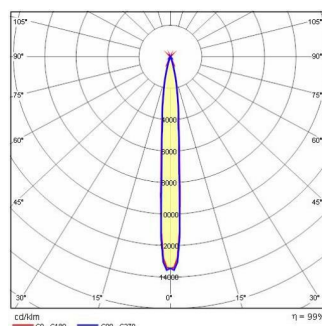

SQUARE PRO 96/3 C/I

Part number	06270694
Lampholder:	LED
Light Source:	LED
Wattage:	810 W
Finish:	GR-94 / Metallic grey / Textured
Insulation class:	I
Degree of protection:	IP66
IK-J-xxIP:	IK07 3J xx5
CRI:	70
Kelvin:	4000
Optic:	INTENSIVE CIRCLE REFLECTOR
Optic Beam:	10°
Lightsource lumen output:	111360 lm
Luminaire lumen output:	100255 lm
L:	L80
B:	B10
Lifetime:	108000 h
Ta MIN luminaire:	-40°
Ta MAX luminaire:	40°
ULR:	0%
IPEA* (Street Lighting):	A+
IPEA* (Area Lighting):	A3+
IPEA* (Cycle/Pedestrian Lighting):	A++
IPEA* (Green Areas):	A++
IPEA* (Historical Areas):	A5+
Luminance Intensity Class:	G*6

Description

LED floodlight with superior output for interior and exterior professional lighting of large areas and sports' facilities, comprising of:

- Die-cast aluminium housing chemically pre-treated and painted with polyester powder coating
- Optical unit comprising of lenses especially designed for a maximum performance and light distribution. The lenses are made of a specific optical polycarbonate which ensures the best available transmittance combined with the maximum achievable resistance to UV rays and heat
- Intensive circular optic
- Anti-aging silicone gasket
- Built-in electrical connection box with aluminium cover
- Waterproof cable gland M25x1.5 for cables Ø 9- Ø 16 mm
- Light beam obtained by the combination of multiple LED modules
- Colour rendering index Ra > 70
- Stainless steel external screws
- Steel bracket, hot galvanised and painted in polyester powder
- Graduated goniometer for aiming purposes
- The SQUARE PRO output includes the losses of the power unit
- To feed the SQUARE PRO only use the supply groups supplied as accessories
- Photometric data measure according to UNI EN 13032-4 and IES LM-79-08

Photometric data

Technical drawings

CONTROL GEAR

SQUARE PRO 96/3

14473601
Drivers unit 900 W - 1,4 A - 3CH - 220-240 V 50/60 Hz

14474094
Drivers box 900 W - 1,4 A - 3CH - 220-240 V 50/60 Hz

14474194
Drivers box 900 W 1,4A-3CH-DIM DALI