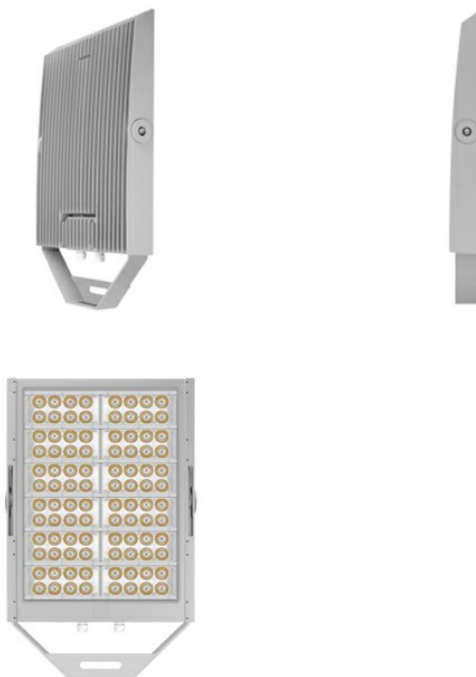

SQUARE PRO 96/3 C/I

Part number	06270694
Lampholder:	LED
Light Source:	LED
Wattage:	810 W
Finish:	GR-94 / Metallic grey / Textured
Insulation class:	I
Degree of protection:	IP66
IK-J-xxIP:	IK07 3J xx5
CRI:	70
Kelvin:	4000
Optic:	INTENSIVE CIRCLE REFLECTOR
Optic Beam:	10°
Lightsource lumen output:	111360 lm
Luminaire lumen output:	100255 lm
L:	L80
B:	B10
Lifetime:	108000 h
Ta MIN luminaire:	-40°
Ta MAX luminaire:	40°
ULR:	0%
IPEA* (Street Lighting):	A+
IPEA* (Area Lighting):	A3+
IPEA* (Cycle/Pedestrian Lighting):	A++
IPEA* (Green Areas):	A++
IPEA* (Historical Areas):	A5+
Luminance Intensity Class:	G*6

Description

LED floodlight with superior output for interior and exterior professional lighting of large areas and sports' facilities, comprising of:

- Die-cast aluminium housing chemically pre-treated and painted with polyester powder coating
- Optical unit comprising of lenses especially designed for a maximum performance and light distribution. The lenses are made of a specific optical polycarbonate which ensures the best available transmittance combined with the maximum achievable resistance to UV rays and heat
- Intensive circular optic
- Anti-aging silicone gasket
- Built-in electrical connection box with aluminium cover
- Waterproof cable gland M25x1.5 for cables Ø 9- Ø 16 mm
- Light beam obtained by the combination of multiple LED modules
- Colour rendering index Ra > 70
- Stainless steel external screws
- Steel bracket, hot galvanised and painted in polyester powder
- Graduated goniometer for aiming purposes
- The SQUARE PRO output includes the losses of the power unit
- To feed the SQUARE PRO only use the supply groups supplied as accessories
- Photometric data measure according to UNI EN 13032-4 and IES LM-79-08

Photometric data

Technical drawings

CONTROL GEAR

SQUARE PRO 96/3

14473601
Drivers unit 900 W - 1,4 A - 3CH - 220-240 V 50/60 Hz

14474094
Drivers box 900 W - 1,4 A - 3CH - 220-240 V 50/60 Hz

14474194
Drivers box 900 W 1,4A-3CH-DIM DALI