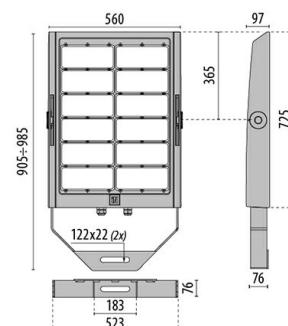

SQUARE PRO 96/3 C/I

Part number	06270694
Lampholder:	LED
Light Source:	LED
Wattage:	810 W
Finish:	GR-94 / Metallic grey / Textured
Insulation class:	I
Degree of protection:	IP66
IK-J-xxIP:	IK07 3J xx5
CRI:	70
Kelvin:	4000
Optic:	INTENSIVE CIRCLE REFLECTOR
Optic Beam:	10°
Lightsource lumen output:	111360 lm
Luminaire lumen output:	100255 lm
L:	L80
B:	B10
Lifetime:	108000 h
Ta MIN luminaire:	-40°
Ta MAX luminaire:	40°
ULR:	0%
IPEA* (Street Lighting):	A+
IPEA* (Area Lighting):	A3+
IPEA* (Cycle/Pedestrian Lighting):	A++
IPEA* (Green Areas):	A++
IPEA* (Historical Areas):	A5+
Luminance Intensity Class:	G*6

Description

LED floodlight with superior output for interior and exterior professional lighting of large areas and sports' facilities, comprising of:

- Die-cast aluminium housing chemically pre-treated and painted with polyester powder coating
- Optical unit comprising of lenses especially designed for a maximum performance and light distribution. The lenses are made of a specific optical polycarbonate which ensures the best available transmittance combined with the maximum achievable resistance to UV rays and heat
- Intensive circular optic
- Anti-aging silicone gasket
- Built-in electrical connection box with aluminium cover
- Waterproof cable gland M25x1.5 for cables Ø 9- Ø 16 mm
- Light beam obtained by the combination of multiple LED modules
- Colour rendering index Ra > 70
- Stainless steel external screws
- Steel bracket, hot galvanised and painted in polyester powder
- Graduated goniometer for aiming purposes
- The SQUARE PRO output includes the losses of the power unit
- To feed the SQUARE PRO only use the supply groups supplied as accessories
- Photometric data measure according to UNI EN 13032-4 and IES LM-79-08

Photometric data

Technical drawings

CONTROL GEAR

SQUARE PRO 96/3

14473601
Drivers unit 900 W - 1,4 A - 3CH - 220-240 V 50/60 Hz

14474094
Drivers box 900 W - 1,4 A - 3CH - 220-240 V 50/60 Hz

14474194
Drivers box 900 W 1,4A-3CH-DIM DALI