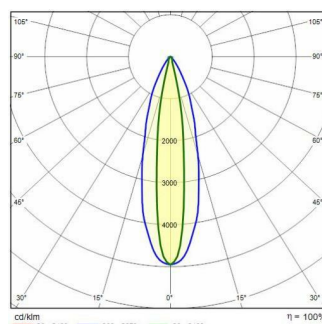

Photometric data