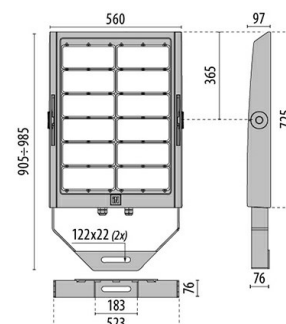

SQUARE PRO 96/3 ELL

Part number	06270994
Lampholder:	LED
Light Source:	LED
Wattage:	830 W
Finish:	GR-94 / Metallic grey / Textured
Insulation class:	I
Degree of protection:	IP66
IK-J-xxIP:	IK07 3J xx5
CRI:	90
Kelvin:	5700
Optic:	ELLIPTICAL REFLECTOR
Optic Beam:	15°x30°
Lightsource lumen output:	93120 lm
Luminaire lumen output:	84799 lm
L:	L80
B:	B10
Lifetime:	108000 h
Ta MIN luminaire:	-40°
Ta MAX luminaire:	40°
ULR:	0%
IPEA* (Street Lighting):	B
IPEA* (Area Lighting):	A+
IPEA* (Cycle/Pedestrian Lighting):	A
IPEA* (Green Areas):	A
IPEA* (Historical Areas):	A++
Luminous Intensity Class:	G*6

Description

- LED floodlight with superior output for interior and exterior professional lighting of large areas and sports' facilities, comprising of:
- Die-cast aluminium housing chemically pre-treated and painted with polyester powder coating
 - Optical unit comprising of lenses especially designed for a maximum performance and light distribution. The lenses are made of a specific optical polycarbonate which ensures the best available transmittance combined with the maximum achievable resistance to UV rays and heat
 - Elliptical lens
 - Anti-aging silicone gasket
 - Built-in electrical connection box with aluminium cover
 - Waterproof cable gland M25x1.5 for cables Ø 9- Ø 16 mm
 - Light beam obtained by the combination of multiple LED modules
 - Colour rendering index Ra > 90
 - Stainless steel external screws
 - Steel bracket, hot galvanised and painted in polyester powder
 - Graduated goniometer for aiming purposes
 - The SQUARE PRO output includes the losses of the power unit
 - To feed the SQUARE PRO only use the supply groups supplied as accessories
 - Photometric data measure according to UNI EN 13032-4 and IES LM-79-08

Photometric data

Technical drawings

CONTROL GEAR

SQUARE PRO 96/3

14473601
Drivers unit 900 W - 1,4 A - 3CH - 220-240 V 50/60 Hz

14474094
Drivers box 900 W - 1,4 A - 3CH - 220-240 V 50/60 Hz

14474194
Drivers box 900 W 1,4A-3CH-DIM DALI