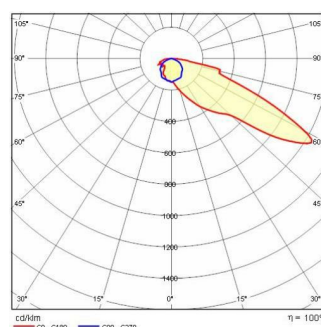

Photometric data