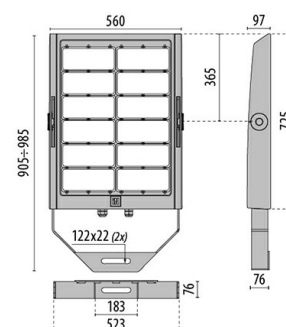

SQUARE PRO 96/3 A/M

Part number	06271494
Lampholder:	LED
Light Source:	LED
Wattage:	810 W
Finish:	GR-94 / Metallic grey / Textured
Insulation class:	I
Degree of protection:	IP66
IK-J-xxIP:	IK07 3J xx5
CRI:	70
Kelvin:	4000
Optic:	ASYMMETRIC MEDIUM REFLECTOR
Lightsource lumen output:	111360 lm
Luminaire lumen output:	91633 lm
L:	L80
B:	B10
Lifetime:	108000 h
Ta MIN luminaire:	-40°
Ta MAX luminaire:	40°
ULR:	0%
IPEA* (Street Lighting):	A
IPEA* (Area Lighting):	A++
IPEA* (Cycle/Pedestrian Lighting):	A+
IPEA* (Green Areas):	A+
IPEA* (Historical Areas):	A4+

Description

LED floodlight with superior output for interior and exterior professional lighting of large areas and sports' facilities, comprising of:

- Die-cast aluminium housing chemically pre-treated and painted with polyester powder coating
- Optical unit comprising of lenses especially designed for a maximum performance and light distribution. The lenses are made of a specific optical polycarbonate which ensures the best available transmittance combined with the maximum achievable resistance to UV rays and heat
- Asymmetrical optic
- Anti-aging silicone gasket
- Built-in electrical connection box with aluminium cover
- Waterproof cable gland M25x1.5 for cables Ø 9- Ø 16 mm
- Light beam obtained by the combination of multiple LED modules
- Colour rendering index Ra > 70
- Stainless steel external screws
- Steel bracket, hot galvanised and painted in polyester powder
- Graduated goniometer for aiming purposes
- The SQUARE PRO output includes the losses of the power unit
- To feed the SQUARE PRO only use the supply groups supplied as accessories
- Photometric data measure according to UNI EN 13032-4 and IES LM-79-08

Photometric data

Technical drawings

CONTROL GEAR

SQUARE PRO 96/3

14473601
Drivers unit 900 W - 1,4 A - 3CH - 220-240 V 50/60 Hz

14474094
Drivers box 900 W - 1,4 A - 3CH - 220-240 V 50/60 Hz

14474194
Drivers box 900 W 1,4A-3CH-DIM DALI