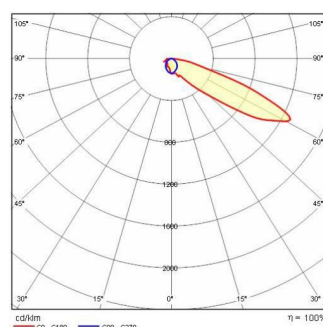

Photometric data