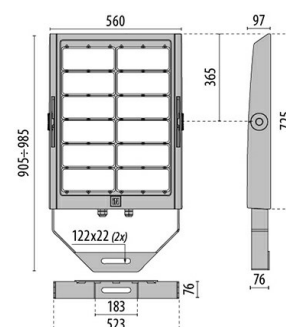

SQUARE PRO 96/3 A/I

Part number	06271694
Lampholder:	LED
Light Source:	LED
Wattage:	810 W
Finish:	GR-94 / Metallic grey / Textured
Insulation class:	I
Degree of protection:	IP66
IK-J-xxIP:	IK07 3J xx5
CRI:	70
Kelvin:	4000
Optic:	ASYMMETRIC INTENSIVE REFLECTOR
Lightsource lumen output:	111360 lm
Luminaire lumen output:	92501 lm
L:	L80
B:	B10
Lifetime:	108000 h
Ta MIN luminaire:	-40°
Ta MAX luminaire:	40°
ULR:	0%
IPEA* (Street Lighting):	A
IPEA* (Area Lighting):	A++
IPEA* (Cycle/Pedestrian Lighting):	A+
IPEA* (Green Areas):	A+
IPEA* (Historical Areas):	A4+

Description

LED floodlight with superior output for interior and exterior professional lighting of large areas and sports' facilities, comprising of:

- Die-cast aluminium housing chemically pre-treated and painted with polyester powder coating
- Optical unit comprising of lenses especially designed for a maximum performance and light distribution. The lenses are made of a specific optical polycarbonate which ensures the best available transmittance combined with the maximum achievable resistance to UV rays and heat
- Asymmetrical optic
- Anti-aging silicone gasket
- Built-in electrical connection box with aluminium cover
- Waterproof cable gland M25x1.5 for cables Ø 9- Ø 16 mm
- Light beam obtained by the combination of multiple LED modules
- Colour rendering index Ra > 70
- Stainless steel external screws
- Steel bracket, hot galvanised and painted in polyester powder
- Graduated goniometer for aiming purposes
- The SQUARE PRO output includes the losses of the power unit
- To feed the SQUARE PRO only use the supply groups supplied as accessories
- Photometric data measure according to UNI EN 13032-4 and IES LM-79-08

Photometric data

Technical drawings

CONTROL GEAR

SQUARE PRO 96/3

14473601
Drivers unit 900 W - 1,4 A - 3CH - 220-240 V 50/60 Hz

14474094
Drivers box 900 W - 1,4 A - 3CH - 220-240 V 50/60 Hz

14474194
Drivers box 900 W 1,4A-3CH-DIM DALI