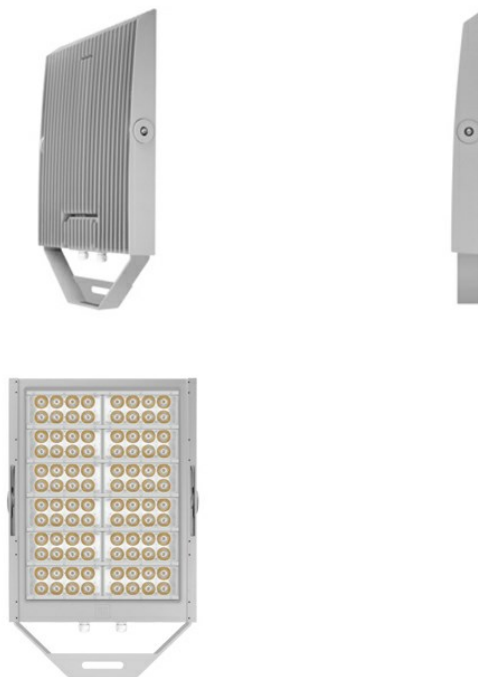

SQUARE PRO 96/4 C/I

Part number	06283894
Lampholder:	LED
Light Source:	LED
Wattage:	1105 W
Finish:	GR-94 / Metallic grey / Textured
Insulation class:	I
Degree of protection:	IP66
IK-J-xxIP:	IK07 3J xx5
CRI:	90
Kelvin:	5700
Optic:	INTENSIVE CIRCLE REFLECTOR
Optic Beam:	10°
Lightsource lumen output:	119040 lm
Luminaire lumen output:	99724 lm
L:	L80
B:	B10
Lifetime:	44000 h
Ta MIN luminaire:	-40°
Ta MAX luminaire:	30°
ULR:	0%
IPEA* (Area Lighting):	B
IPEA* (Cycle/Pedestrian Lighting):	C
IPEA* (Green Areas):	C
IPEA* (Historical Areas):	A+
Luminous Intensity Class:	G*6

Description

LED floodlight with superior output for interior and exterior professional lighting of large areas and sports' facilities, comprising of:

- Die-cast aluminium housing chemically pre-treated and painted with polyester powder coating
- Optical unit comprising of lenses especially designed for a maximum performance and light distribution. The lenses are made of a specific optical polycarbonate which ensures the best available transmittance combined with the maximum achievable resistance to UV rays and heat
- Intensive circular optic
- Anti-aging silicone gasket
- Built-in electrical connection box with aluminium cover
- Waterproof cable gland M25x1.5 for cables Ø 9- Ø 16 mm
- Light beam obtained by the combination of multiple LED modules
- Colour rendering index Ra > 90
- Stainless steel external screws
- Steel bracket, hot galvanised and painted in polyester powder
- Graduated goniometer for aiming purposes
- The SQUARE PRO output includes the losses of the power unit
- To feed the SQUARE PRO only use the supply groups supplied as accessories
- Photometric data measure according to UNI EN 13032-4 and IES LM-79-08

Photometric data

Technical drawings

CONTROL GEAR

SQUARE PRO 96/4

14475901
Drivers unit 1100 W 1,8 A - 4CH - 220-240 V 50/60 Hz

14476094
Drivers box 1100 W - 1,8 A - 4CH - 220-240 V 50/60 Hz

310988
Drivers box 1100 W 1,8A-4CH-DIM DALI