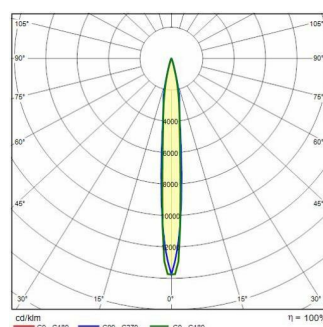

SQUARE PRO 96/4 C/I

Part number	06283894
Lampholder:	LED
Light Source:	LED
Wattage:	1105 W
Finish:	GR-94 / Metallic grey / Textured
Insulation class:	I
Degree of protection:	IP66
IK-J-xxIP:	IK07 3J xx5
CRI:	90
Kelvin:	5700
Optic:	INTENSIVE CIRCLE REFLECTOR
Optic Beam:	10°
Lightsource lumen output:	119040 lm
Luminaire lumen output:	99724 lm
L:	L80
B:	B10
Lifetime:	44000 h
Ta MIN luminaire:	-40°
Ta MAX luminaire:	30°
ULR:	0%
IPEA* (Area Lighting):	B
IPEA* (Cycle/Pedestrian Lighting):	C
IPEA* (Green Areas):	C
IPEA* (Historical Areas):	A+
Luminous Intensity Class:	G*6

Description

LED floodlight with superior output for interior and exterior professional lighting of large areas and sports' facilities, comprising of:

- Die-cast aluminium housing chemically pre-treated and painted with polyester powder coating
- Optical unit comprising of lenses especially designed for a maximum performance and light distribution. The lenses are made of a specific optical polycarbonate which ensures the best available transmittance combined with the maximum achievable resistance to UV rays and heat
- Intensive circular optic
- Anti-aging silicone gasket
- Built-in electrical connection box with aluminium cover
- Waterproof cable gland M25x1.5 for cables Ø 9- Ø 16 mm
- Light beam obtained by the combination of multiple LED modules
- Colour rendering index Ra > 90
- Stainless steel external screws
- Steel bracket, hot galvanised and painted in polyester powder
- Graduated goniometer for aiming purposes
- The SQUARE PRO output includes the losses of the power unit
- To feed the SQUARE PRO only use the supply groups supplied as accessories
- Photometric data measure according to UNI EN 13032-4 and IES LM-79-08

Photometric data

Technical drawings

CONTROL GEAR

SQUARE PRO 96/4

14475901
Drivers unit 1100 W 1,8 A - 4CH - 220-240 V 50/60 Hz

14476094
Drivers box 1100 W - 1,8 A - 4CH - 220-240 V 50/60 Hz

310988
Drivers box 1100 W 1,8A-4CH-DIM DALI