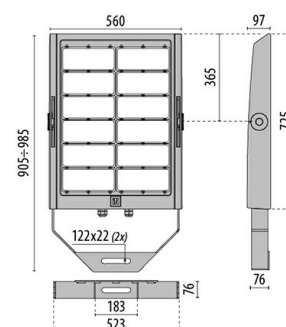

SQUARE PRO 96/4 C/I

Part number	06283894
Lampholder:	LED
Light Source:	LED
Wattage:	1105 W
Finish:	GR-94 / Metallic grey / Textured
Insulation class:	I
Degree of protection:	IP66
IK-J-xxIP:	IK07 3J xx5
CRI:	90
Kelvin:	5700
Optic:	INTENSIVE CIRCLE REFLECTOR
Optic Beam:	10°
Lightsource lumen output:	119040 lm
Luminaire lumen output:	99724 lm
L:	L80
B:	B10
Lifetime:	44000 h
Ta MIN luminaire:	-40°
Ta MAX luminaire:	30°
ULR:	0%
IPEA* (Area Lighting):	B
IPEA* (Cycle/Pedestrian Lighting):	C
IPEA* (Green Areas):	C
IPEA* (Historical Areas):	A+
Luminous Intensity Class:	G*6

Description

LED floodlight with superior output for interior and exterior professional lighting of large areas and sports' facilities, comprising of:

- Die-cast aluminium housing chemically pre-treated and painted with polyester powder coating
- Optical unit comprising of lenses especially designed for a maximum performance and light distribution. The lenses are made of a specific optical polycarbonate which ensures the best available transmittance combined with the maximum achievable resistance to UV rays and heat
- Intensive circular optic
- Anti-aging silicone gasket
- Built-in electrical connection box with aluminium cover
- Waterproof cable gland M25x1.5 for cables Ø 9- Ø 16 mm
- Light beam obtained by the combination of multiple LED modules
- Colour rendering index Ra > 90
- Stainless steel external screws
- Steel bracket, hot galvanised and painted in polyester powder
- Graduated goniometer for aiming purposes
- The SQUARE PRO output includes the losses of the power unit
- To feed the SQUARE PRO only use the supply groups supplied as accessories
- Photometric data measure according to UNI EN 13032-4 and IES LM-79-08

Photometric data

Technical drawings

CONTROL GEAR

SQUARE PRO 96/4

14475901
Drivers unit 1100 W 1,8 A - 4CH - 220-240 V 50/60 Hz

14476094
Drivers box 1100 W - 1,8 A - 4CH - 220-240 V 50/60 Hz

310988
Drivers box 1100 W 1,8A-4CH-DIM DALI