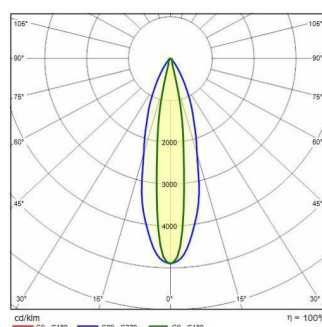

SQUARE PRO 96/4 ELL

Part number	06284094
Lampholder:	LED
Light Source:	LED
Wattage:	1105 W
Finish:	GR-94 / Metallic grey / Textured
Insulation class:	I
Degree of protection:	IP66
IK-J-xxIP:	IK07 3J xx5
CRI:	90
Kelvin:	5700
Optic:	ELLIPTICAL REFLECTOR
Optic Beam:	15°x30°
Lightsource lumen output:	119040 lm
Luminaire lumen output:	99345 lm
L:	L80
B:	B10
Lifetime:	44000 h
Ta MIN luminaire:	-40°
Ta MAX luminaire:	30°
ULR:	0%
IPEA* (Area Lighting):	B
IPEA* (Cycle/Pedestrian Lighting):	C
IPEA* (Green Areas):	C
IPEA* (Historical Areas):	A+
Luminous Intensity Class:	G*6

Description

LED floodlight with superior output for interior and exterior professional lighting of large areas and sports' facilities, comprising of:

- Die-cast aluminium housing chemically pre-treated and painted with polyester powder coating
- Optical unit comprising of lenses especially designed for a maximum performance and light distribution. The lenses are made of a specific optical polycarbonate which ensures the best available transmittance combined with the maximum achievable resistance to UV rays and heat
- Elliptical lens
- Anti-aging silicone gasket
- Built-in electrical connection box with aluminium cover
- Waterproof cable gland M25x1.5 for cables Ø 9- Ø 16 mm
- Light beam obtained by the combination of multiple LED modules
- Colour rendering index Ra > 90
- Stainless steel external screws
- Steel bracket, hot galvanised and painted in polyester powder
- Graduated goniometer for aiming purposes
- The SQUARE PRO output includes the losses of the power unit
- To feed the SQUARE PRO only use the supply groups supplied as accessories
- Photometric data measure according to UNI EN 13032-4 and IES LM-79-08

Photometric data

Technical drawings

CONTROL GEAR

SQUARE PRO 96/4

14475901
Drivers unit 1100 W 1,8 A - 4CH - 220-240 V 50/60 Hz

14476094
Drivers box 1100 W - 1,8 A - 4CH - 220-240 V 50/60 Hz

310988
Drivers box 1100 W 1,8A-4CH-DIM DALI