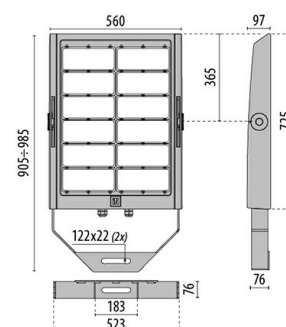

SQUARE PRO 96/4 ELL

Part number	06284094
Lampholder:	LED
Light Source:	LED
Wattage:	1105 W
Finish:	GR-94 / Metallic grey / Textured
Insulation class:	I
Degree of protection:	IP66
IK-J-xxIP:	IK07 3J xx5
CRI:	90
Kelvin:	5700
Optic:	ELLIPTICAL REFLECTOR
Optic Beam:	15°x30°
Lightsource lumen output:	119040 lm
Luminaire lumen output:	99345 lm
L:	L80
B:	B10
Lifetime:	44000 h
Ta MIN luminaire:	-40°
Ta MAX luminaire:	30°
ULR:	0%
IPEA* (Area Lighting):	B
IPEA* (Cycle/Pedestrian Lighting):	C
IPEA* (Green Areas):	C
IPEA* (Historical Areas):	A+
Luminous Intensity Class:	G*6

Description

LED floodlight with superior output for interior and exterior professional lighting of large areas and sports' facilities, comprising of:

- Die-cast aluminium housing chemically pre-treated and painted with polyester powder coating
- Optical unit comprising of lenses especially designed for a maximum performance and light distribution. The lenses are made of a specific optical polycarbonate which ensures the best available transmittance combined with the maximum achievable resistance to UV rays and heat
- Elliptical lens
- Anti-aging silicone gasket
- Built-in electrical connection box with aluminium cover
- Waterproof cable gland M25x1.5 for cables Ø 9- Ø 16 mm
- Light beam obtained by the combination of multiple LED modules
- Colour rendering index Ra > 90
- Stainless steel external screws
- Steel bracket, hot galvanised and painted in polyester powder
- Graduated goniometer for aiming purposes
- The SQUARE PRO output includes the losses of the power unit
- To feed the SQUARE PRO only use the supply groups supplied as accessories
- Photometric data measure according to UNI EN 13032-4 and IES LM-79-08

Photometric data

Technical drawings

CONTROL GEAR

SQUARE PRO 96/4

14475901
Drivers unit 1100 W 1,8 A - 4CH - 220-240 V 50/60 Hz

14476094
Drivers box 1100 W - 1,8 A - 4CH - 220-240 V 50/60 Hz

310988
Drivers box 1100 W 1,8A-4CH-DIM DALI