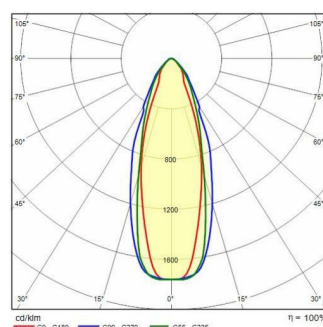

# SQUARE PRO 96/4 ELL

<b>Part number</b>	06284294
<b>Lampholder:</b>	LED
<b>Light Source:</b>	LED
<b>Wattage:</b>	1105 W
<b>Finish:</b>	GR-94 / Metallic grey / Textured
<b>Insulation class:</b>	I
<b>Degree of protection:</b>	IP66
<b>IK-J-xxIP:</b>	IK07 3J xx5
<b>CRI:</b>	90
<b>Kelvin:</b>	5700
<b>Optic:</b>	ELLIPTICAL REFLECTOR
<b>Optic Beam:</b>	30°x40°
<b>Lightsource lumen output:</b>	119040 lm
<b>Luminaire lumen output:</b>	93037 lm
<b>L:</b>	L80
<b>B:</b>	B10
<b>Lifetime:</b>	44000 h
<b>Ta MIN luminaire:</b>	-40°
<b>Ta MAX luminaire:</b>	30°
<b>ULR:</b>	0%
<b>IPEA* (Area Lighting):</b>	B
<b>IPEA* (Cycle/Pedestrian Lighting):</b>	C
<b>IPEA* (Green Areas):</b>	C
<b>IPEA* (Historical Areas):</b>	A
<b>Luminous Intensity Class:</b>	G*6

## Description

LED floodlight with superior output for interior and exterior professional lighting of large areas and sports' facilities, comprising of:

- Die-cast aluminium housing chemically pre-treated and painted with polyester powder coating
- Optical unit comprising of lenses especially designed for a maximum performance and light distribution. The lenses are made of a specific optical polycarbonate which ensures the best available transmittance combined with the maximum achievable resistance to UV rays and heat
- Elliptical lens
- Anti-aging silicone gasket
- Built-in electrical connection box with aluminium cover
- Waterproof cable gland M25x1.5 for cables Ø 9- Ø 16 mm
- Light beam obtained by the combination of multiple LED modules
- Colour rendering index Ra > 90
- Stainless steel external screws
- Steel bracket, hot galvanised and painted in polyester powder
- Graduated goniometer for aiming purposes
- The SQUARE PRO output includes the losses of the power unit
- To feed the SQUARE PRO only use the supply groups supplied as accessories
- Photometric data measure according to UNI EN 13032-4 and IES LM-79-08

## Photometric data