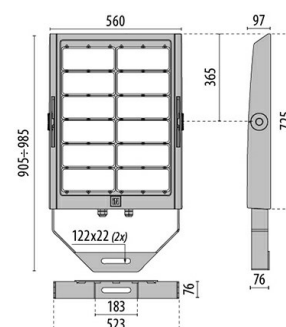

# SQUARE PRO 96/4 ELL

<b>Part number</b>	06284294
<b>Lampholder:</b>	LED
<b>Light Source:</b>	LED
<b>Wattage:</b>	1105 W
<b>Finish:</b>	GR-94 / Metallic grey / Textured
<b>Insulation class:</b>	I
<b>Degree of protection:</b>	IP66
<b>IK-J-xxIP:</b>	IK07 3J xx5
<b>CRI:</b>	90
<b>Kelvin:</b>	5700
<b>Optic:</b>	ELLIPTICAL REFLECTOR
<b>Optic Beam:</b>	30°x40°
<b>Lightsource lumen output:</b>	119040 lm
<b>Luminaire lumen output:</b>	93037 lm
<b>L:</b>	L80
<b>B:</b>	B10
<b>Lifetime:</b>	44000 h
<b>Ta MIN luminaire:</b>	-40°
<b>Ta MAX luminaire:</b>	30°
<b>ULR:</b>	0%
<b>IPEA* (Area Lighting):</b>	B
<b>IPEA* (Cycle/Pedestrian Lighting):</b>	C
<b>IPEA* (Green Areas):</b>	C
<b>IPEA* (Historical Areas):</b>	A
<b>Luminous Intensity Class:</b>	G*6

## Description

LED floodlight with superior output for interior and exterior professional lighting of large areas and sports' facilities, comprising of:

- Die-cast aluminium housing chemically pre-treated and painted with polyester powder coating
- Optical unit comprising of lenses especially designed for a maximum performance and light distribution. The lenses are made of a specific optical polycarbonate which ensures the best available transmittance combined with the maximum achievable resistance to UV rays and heat
- Elliptical lens
- Anti-aging silicone gasket
- Built-in electrical connection box with aluminium cover
- Waterproof cable gland M25x1.5 for cables Ø 9- Ø 16 mm
- Light beam obtained by the combination of multiple LED modules
- Colour rendering index Ra > 90
- Stainless steel external screws
- Steel bracket, hot galvanised and painted in polyester powder
- Graduated goniometer for aiming purposes
- The SQUARE PRO output includes the losses of the power unit
- To feed the SQUARE PRO only use the supply groups supplied as accessories
- Photometric data measure according to UNI EN 13032-4 and IES LM-79-08

## Photometric data

## Technical drawings