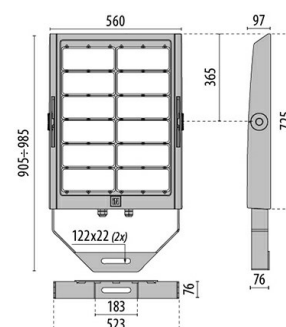

SQUARE PRO 96/4 A/M

Part number	06284494
Lampholder:	LED
Light Source:	LED
Wattage:	1105 W
Finish:	GR-94 / Metallic grey / Textured
Insulation class:	I
Degree of protection:	IP66
IK-J-xxIP:	IK07 3J xx5
CRI:	90
Kelvin:	5700
Optic:	ASYMMETRIC MEDIUM REFLECTOR
Lightsource lumen output:	119040 lm
Luminaire lumen output:	101457 lm
L:	L80
B:	B10
Lifetime:	44000 h
Ta MIN luminaire:	-40°
Ta MAX luminaire:	30°
ULR:	0%
IPEA* (Area Lighting):	A
IPEA* (Cycle/Pedestrian Lighting):	B
IPEA* (Green Areas):	B
IPEA* (Historical Areas):	A+
Luminous Intensity Class:	G*6

Description

LED floodlight with superior output for interior and exterior professional lighting of large areas and sports' facilities, comprising of:

- Die-cast aluminium housing chemically pre-treated and painted with polyester powder coating
- Optical unit comprising of lenses especially designed for a maximum performance and light distribution. The lenses are made of a specific optical polycarbonate which ensures the best available transmittance combined with the maximum achievable resistance to UV rays and heat
- Asymmetrical optic
- Anti-aging silicone gasket
- Built-in electrical connection box with aluminium cover
- Waterproof cable gland M25x1.5 for cables Ø 9- Ø 16 mm
- Light beam obtained by the combination of multiple LED modules
- Colour rendering index Ra > 90
- Stainless steel external screws
- Steel bracket, hot galvanised and painted in polyester powder
- Graduated goniometer for aiming purposes
- The SQUARE PRO output includes the losses of the power unit
- To feed the SQUARE PRO only use the supply groups supplied as accessories
- Photometric data measure according to UNI EN 13032-4 and IES LM-79-08

Photometric data

Technical drawings

CONTROL GEAR

SQUARE PRO 96/4

14475901
Drivers unit 1100 W 1,8 A - 4CH - 220-240 V 50/60 Hz

14476094
Drivers box 1100 W - 1,8 A - 4CH - 220-240 V 50/60 Hz

310988
Drivers box 1100 W 1,8A-4CH-DIM DALI