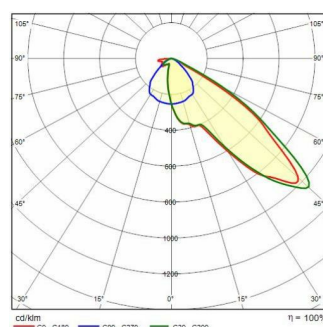

Photometric data