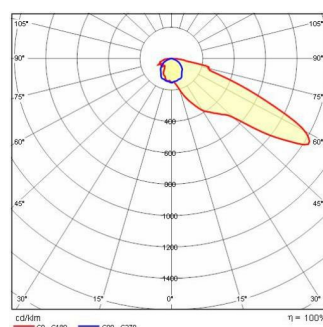

Photometric data