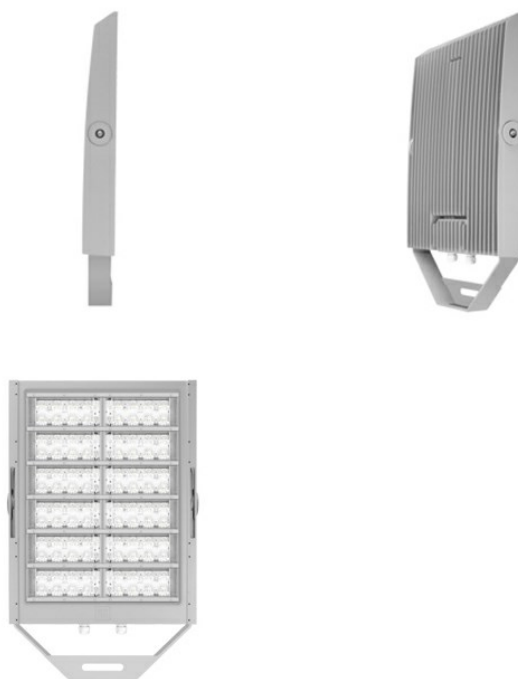

SQUARE PRO 96/4 A/M

Part number	06284594
Lampholder:	LED
Light Source:	LED
Wattage:	1066 W
Finish:	GR-94 / Metallic grey / Textured
Insulation class:	I
Degree of protection:	IP66
IK-J-xxIP:	IK07 3J xx5
CRI:	70
Kelvin:	4000
Optic:	ASYMMETRIC MEDIUM REFLECTOR
Lightsource lumen output:	138086 lm
Luminaire lumen output:	109468 lm
L:	L80
B:	B10
Lifetime:	44000 h
Ta MIN luminaire:	-40°
Ta MAX luminaire:	30°
ULR:	0%
IPEA* (Street Lighting):	B
IPEA* (Area Lighting):	A+
IPEA* (Cycle/Pedestrian Lighting):	A
IPEA* (Green Areas):	A
IPEA* (Historical Areas):	A++

Description

LED floodlight with superior output for interior and exterior professional lighting of large areas and sports' facilities, comprising of:

- Die-cast aluminium housing chemically pre-treated and painted with polyester powder coating
- Optical unit comprising of lenses especially designed for a maximum performance and light distribution. The lenses are made of a specific optical polycarbonate which ensures the best available transmittance combined with the maximum achievable resistance to UV rays and heat
- Asymmetrical optic
- Anti-aging silicone gasket
- Built-in electrical connection box with aluminium cover
- Waterproof cable gland M25x1.5 for cables Ø 9- Ø 16 mm
- Light beam obtained by the combination of multiple LED modules
- Stainless steel external screws
- Steel bracket, hot galvanised and painted in polyester powder
- Graduated goniometer for aiming purposes
- The SQUARE PRO output includes the losses of the power unit
- To feed the SQUARE PRO only use the supply groups supplied as accessories
- The DALI power supply BOX can be connected to the projector with maximum cable length 2 m.
- Photometric data measure according to UNI EN 13032-4 and IES LM-79-08

Photometric data

Technical drawings

CONTROL GEAR

SQUARE PRO 96/4

14475901
Drivers unit 1100 W 1,8 A - 4CH - 220-240 V 50/60 Hz

14476094
Drivers box 1100 W - 1,8 A - 4CH - 220-240 V 50/60 Hz

310988
Drivers box 1100 W 1,8A-4CH-DIM DALI