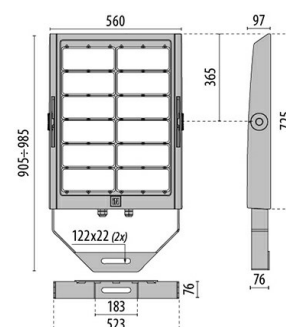

SQUARE PRO 96/4 A/M

Part number	06284594
Lampholder:	LED
Light Source:	LED
Wattage:	1066 W
Finish:	GR-94 / Metallic grey / Textured
Insulation class:	I
Degree of protection:	IP66
IK-J-xxIP:	IK07 3J xx5
CRI:	70
Kelvin:	4000
Optic:	ASYMMETRIC MEDIUM REFLECTOR
Lightsource lumen output:	138086 lm
Luminaire lumen output:	109468 lm
L:	L80
B:	B10
Lifetime:	44000 h
Ta MIN luminaire:	-40°
Ta MAX luminaire:	30°
ULR:	0%
IPEA* (Street Lighting):	B
IPEA* (Area Lighting):	A+
IPEA* (Cycle/Pedestrian Lighting):	A
IPEA* (Green Areas):	A
IPEA* (Historical Areas):	A++

Description

LED floodlight with superior output for interior and exterior professional lighting of large areas and sports' facilities, comprising of:

- Die-cast aluminium housing chemically pre-treated and painted with polyester powder coating
- Optical unit comprising of lenses especially designed for a maximum performance and light distribution. The lenses are made of a specific optical polycarbonate which ensures the best available transmittance combined with the maximum achievable resistance to UV rays and heat
- Asymmetrical optic
- Anti-aging silicone gasket
- Built-in electrical connection box with aluminium cover
- Waterproof cable gland M25x1.5 for cables Ø 9- Ø 16 mm
- Light beam obtained by the combination of multiple LED modules
- Stainless steel external screws
- Steel bracket, hot galvanised and painted in polyester powder
- Graduated goniometer for aiming purposes
- The SQUARE PRO output includes the losses of the power unit
- To feed the SQUARE PRO only use the supply groups supplied as accessories
- The DALI power supply BOX can be connected to the projector with maximum cable length 2 m.
- Photometric data measure according to UNI EN 13032-4 and IES LM-79-08

Photometric data

Technical drawings

CONTROL GEAR

SQUARE PRO 96/4

14475901
Drivers unit 1100 W 1,8 A - 4CH - 220-240 V 50/60 Hz

14476094
Drivers box 1100 W - 1,8 A - 4CH - 220-240 V 50/60 Hz

310988
Drivers box 1100 W 1,8A-4CH-DIM DALI