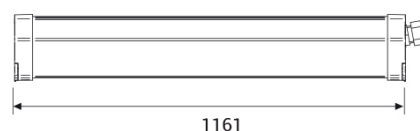

STILLA WB Extreme Power

Fixture for single installation equipped with cable 2mt length.

| CODE |  | FLUX | SIZE | CERTIFICATIONS |
|------------|---|---------|--------|----------------|
| 05WB89L465 | 89W 500mA 4000K | 10678lm | 1161mm | CE IP65 A+ |

Optics

Wide beam optic co-extruded into the main diffuser.

Specifications

500mA integrated driver;
CRI > 80;
Mac Adams 3;
Life Time: L80/B50 >50.000h;
5 years complete warranty;
Eye safety: risk-free (RG 0) in accordance with EN62471:2009;
Temperature range: -25° / +45°