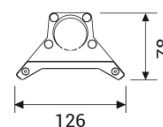

STILLA WB Extreme Power

Fixture for single installation equipped with cable 2mt length.

| CODE |  | FLUX | SIZE | CERTIFICATIONS |
|------------|---|---------|--------|----------------|
| 05WB89L465 | 89W 500mA 4000K | 10678lm | 1161mm | CE IP65 A+ |