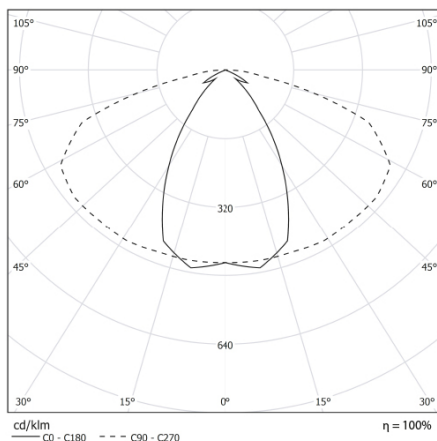

STILLA WB Extreme Power

Fixture for single installation equipped with cable 2mt length.

| CODE |  | FLUX | SIZE | CERTIFICATIONS |
|------------|---|---------|--------|----------------|
| 05WB89L465 | 89W 500mA 4000K | 10678lm | 1161mm | CE IP65 A+ |

Optics

Wide beam optic co-extruded into the main diffuser.

Specifications

500mA integrated driver;
CRI > 80;
Mac Adams 3;
Life Time: L80/B50 >50.000h;
5 years complete warranty;
Eye safety: risk-free (RG 0) in accordance with EN62471:2009;
Temperature range: -25° / +45°